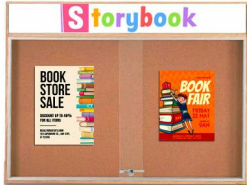

### 72 x 30 Indoor Enclosed Wood Bulletin Boards with Sliding Glass Doors and Message Header

FOR CURRENT PRICING, VISIT THE ID # LISTED ABOVE

#### Product Details

- Indoor Enclosed Bulletin Board
- Wood Framed Message Board
- Glass Bulletin Board
- 2 Sliding Glass Doors
- Clear Tempered Glass
- Corner Style: Classic Mitered Style
- **Overall Size: 72" Wide x 30" High**
- Wall Mount Display Case
- 5" High White Message Header Panel
- Personalized Header Message Printed Free (Black Font)
- Lockable Bulletin Board
- Secured with front doors ratchet lock (two keys included)
- Handsome stained wood frame with Silver Trim
- Self-sealing natural cork laminated to fiberboard backing
- 3/4" wide frame
- 4" exterior display case depth
- 72x30 Sliding Glass Bulletin Boards For **INDOOR DISPLAY USE**
- **Wood Bulletin Board w Sliding Glass Doors: FREE SHIPPING (freight)**
- **Call For Custom Cork Bulletin Board and Framed Cork Boards**

#### Header Details

- UPPERCASE Helvetica vinyl lettering
- **Black lettering on a 5" white header (3" max text height)**
- Please type your message in the text box provided below, we will try to keep your message on one line unless otherwise specified. If we can't fit your message on one line we will center your copy on two lines. For the customer that needs a specific font, color or text positioning, you may call customer service with your requests.