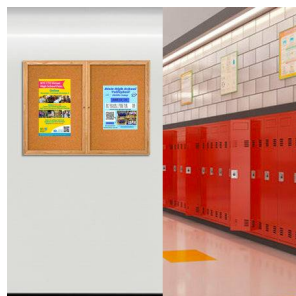

72 x 48 WOOD Indoor Enclosed Bulletin Cork Boards (2 DOORS)

FOR CURRENT PRICING, VISIT THE ID # LISTED ABOVE

Product Details

- Indoor Wood Bulletin Board
- **Overall Size: 72" Wide x 48" High**
- Wall Mounted Message Display Case
- 2 Door Enclosed Bulletin Board
- Steel Hinges
- **Locking Display Case**
- Security cam-lock on the front of each door (2 keys included)
- Corner Style: Classic Mitered Style
- Overall Depth: 2"
- Interior Useable Depth: 5/8"
- 3 wood frame finishes
- Frame Orientation: 72x48 come standard in **LANDSCAPE** orientation
- Lexan Break Resistant Acrylic Window. (Tempered Glass is Optional)
- Self sealing natural cork interior
- Case must be **surface mounted** on the wall
- **Free Shipping: 72x48 Wood Framed 2 Door Enclosed Bulletin Boards**
- **Call for Custom Indoor Enclosed Wood Bulletin Boards**

Ordering Options

- Painted Cork and Fabric Colors over Cork
- Plastic Clear or Multi-Color Push Pins (100 per box)
- **Door Window: Break Resistant or Tempered Glass**
 - Break Resistant Acrylic: 1/8" thick, lightweight (Standard)
 - 1/4" Tempered Glass for public environments and locations that require this added safety feature. (Upcharge)
 - If chosen we will use our heavy duty door that will change one of 2 dimensions by 1/2". We will contact you if you do not indicate which dimension you would like adjusted in your order notes.
 - The viewable area can decrease by 1/2" or the overall size can be increased by 1/2".