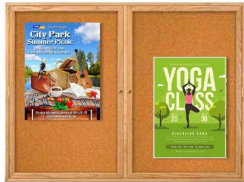

48 x 48 WOOD Enclosed Bulletin Cork Board | 2 Door Display Case Wall Mount, Indoor Message Board

FOR CURRENT PRICING, VISIT THE ID # LISTED ABOVE

Product Details

- Indoor Wood Bulletin Board
- **Overall Size: 48" Wide x 48" High**
- Wall Mounted Message Display Case
- 2 Door Enclosed Bulletin Board
- Steel Hinges
- **Locking Display Case**
- Security cam-lock on the front of each door (2 keys included)
- Corner Style: Classic Mitered Style
- Overall Depth: 2"
- Interior Useable Depth: 5/8"
- 3 wood frame finishes
- Frame Orientation: 48x48 come standard in **SQUARE** orientation
- Lexan Break Resistant Acrylic Window. (Tempered Glass is Optional)
- Self sealing natural cork interior
- Case must be **surface mounted** on the wall
- **Free Shipping: 48x48 Wood Framed 2 Door Enclosed Bulletin Boards**
- **Call for Custom Indoor Enclosed Wood Bulletin Boards**

Ordering Options

- Painted Cork and Fabric Colors over Cork
- Plastic Clear or Multi-Color Push Pins (100 per box)
- **Door Window: Break Resistant or Tempered Glass**
 - Break Resistant Acrylic: 1/8" thick, lightweight (Standard)
 - 1/4" Tempered Glass for public environments and locations that require this added safety feature. (Upcharge)
 - If chosen we will use our heavy duty door that will change one of 2 dimensions by 1/2". We will contact you if you do not indicate which dimension you would like adjusted in your order notes.
 - The viewable area can decrease by 1/2" or the overall size can be increased by 1/2".