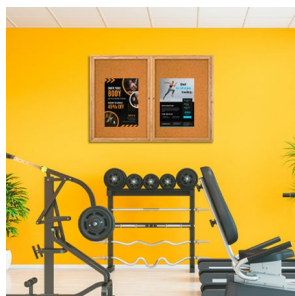

48 x 48 WOOD Enclosed Bulletin Cork Board | 2 Door Display Case Wall Mount, Indoor Message Board

FOR CURRENT PRICING, VISIT THE ID # LISTED ABOVE

Product Details

- Indoor Wood Bulletin Board
- **Overall Size: 48" Wide x 48" High**
- Wall Mounted Message Display Case
- 2 Door Enclosed Bulletin Board
- Steel Hinges
- **Locking Display Case**
- Security cam-lock on the front of each door (2 keys included)
- Corner Style: Classic Mitered Style
- Overall Depth: 2"
- Interior Useable Depth: 5/8"
- 3 wood frame finishes
- Frame Orientation: 48x48 come standard in **SQUARE** orientation
- Lexan Break Resistant Acrylic Window. (Tempered Glass is Optional)
- Self sealing natural cork interior
- Case must be **surface mounted** on the wall
- **Free Shipping: 48x48 Wood Framed 2 Door Enclosed Bulletin Boards**
- **Call for Custom Indoor Enclosed Wood Bulletin Boards**

Ordering Options

- Painted Cork and Fabric Colors over Cork
- Plastic Clear or Multi-Color Push Pins (100 per box)
- **Door Window: Break Resistant or Tempered Glass**
 - Break Resistant Acrylic: 1/8" thick, lightweight (Standard)
 - 1/4" Tempered Glass for public environments and locations that require this added safety feature. (Upcharge)
 - If chosen we will use our heavy duty door that will change one of 2 dimensions by 1/2". We will contact you if you do not indicate which dimension you would like adjusted in your order notes.
 - The viewable area can decrease by 1/2" or the overall size can be increased by 1/2".