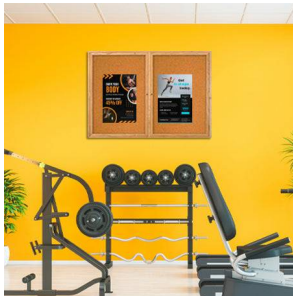

48 x 48 WOOD Enclosed Bulletin Cork Board | 2 Door Display Case Wall Mount, Indoor Message Board

FOR CURRENT PRICING, VISIT THE ID # LISTED ABOVE

Product Details

- Indoor Wood Bulletin Board
- **Overall Size: 48" Wide x 48" High**
- Wall Mounted Message Display Case
- 2 Door Enclosed Bulletin Board
- Steel Hinges
- **Locking Display Case**
- Security cam-lock on the front of each door (2 keys included)
- Corner Style: Classic Mitered Style
- Overall Depth: 2"
- Interior Useable Depth: 5/8"
- 3 wood frame finishes
- Frame Orientation: 48x48 come standard in **SQUARE** orientation
- Lexan Break Resistant Acrylic Window. (Tempered Glass is Optional)
- Self sealing natural cork interior
- Case must be **surface mounted** on the wall
- **Free Shipping: 48x48 Wood Framed 2 Door Enclosed Bulletin Boards**
- **Call for Custom Indoor Enclosed Wood Bulletin Boards**

Ordering Options

- Painted Cork and Fabric Colors over Cork
- Plastic Clear or Multi-Color Push Pins (100 per box)
- **Door Window: Break Resistant or Tempered Glass**
 - Break Resistant Acrylic: 1/8" thick, lightweight (Standard)
 - 1/4" Tempered Glass for public environments and locations that require this added safety feature. (Upcharge)
 - If chosen we will use our heavy duty door that will change one of 2 dimensions by 1/2". We will contact you if you do not indicate which dimension you would like adjusted in your order notes.
 - The viewable area can decrease by 1/2" or the overall size can be increased by 1/2".