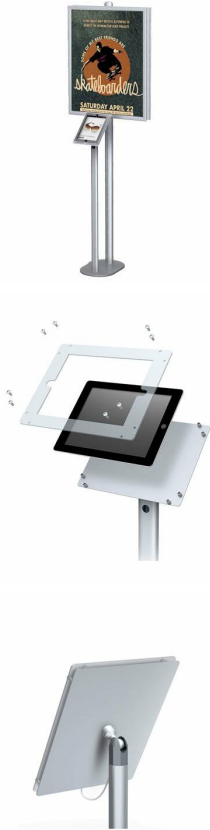

### Apple® iPad Floor Stand Snap Frame (for 22x28 Posters)

FOR CURRENT PRICING, VISIT THE ID # LISTED ABOVE

#### Product Details

- **22x28 Poster Stand with Snap Open Frame**
- Designed with heavy duty extruded alloy
- Snap Frame on
- **PLEASE SPECIFY WHICH IPAD TYPE YOU HAVE DURING CHECKOUT**
- Displays **1 or 2** posters **22 x 28**
- Single or Double Sided Frame Options
- **Accepts up to 1/32" thick material**
- Frame profile overlaps poster by **3/8" all around**
- All **4** frame sides snap open for easy change of your graphics
- **Styrene Backers & Clear Matte overlays are included**
- **Aluminum frames slide up and down the 72" HIGH aluminum pole to your desired sign height and position**
- Available in **Silver**
- Oval Base: **10" x 14" / 7 LBS**
- Overall Poster Stand Weight: **27 LBS**
- Provides instant set-up and take down within minutes
- 22 x 28 Poster Stand w Snap Frame Best suited for **Indoor Use Only**

#### Apple® iPad Holder Details

- **Anti-theft hardware: Tamper Proof Screws Included**
- High impact acrylic cover secures down your iPad
- **Swivel & tilts 360° with a lock screw to set position if desired**
- Pole Upright Height Where iPad Holder is Attached: 37" High
- iPad Orientation: Vertical (Portrait) or Horizontal (Landscape)
- **Included USB cable runs from the top attached to the iPad, down the inside of the pole, and then out the bottom of the base**
- Foam pads placed underneath the floor stand base provide enough clearance for the USB wire to exit

#### How to Lock the iPad Home Button

The APPLE iPad acrylic cover does have the home button exposed.  
 For applications and environments where you wish to lock the screen or APP your displaying, you can simply disable the home button.