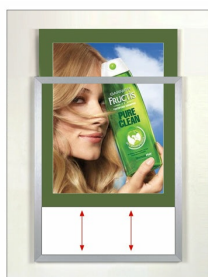

Designer Euro Style Slide In Picture Frame for Posters 12x20 + 2" Wide Matboard

FOR CURRENT PRICING, VISIT THE ID # LISTED ABOVE

Product Details

- Slide-In Frame
 - Euro Style Design - Flat Frame Profile
 - Removable Frame Rail Over Slot
 - 2" Matboard Border
 - Fits 12x20 Printed Materials
 - Quick-Changing: Your Choice of Top or Side
 - Slide In Frame Profile: 1 7/16" Wide
 - Narrow profile offers 3/4" overall off the wall depth
 - Accepts printed material up to 1/16" thick (Secured w Backer + Overlay)
 - Viewable Area: Matboard overlaps poster insert by 1/2" all around
 - Slot Opening: 7/16" (comes with cap to give a finished frame look)
 - (2) Aluminum slide in picture poster frame finishes: Silver or Black
 - Backing Board: 1/8" Thick White Coroplast (Corrugated Plastic)
 - No Tools! Top or Side removable cap secures your insert material
 - Top/Side load frames can mount either **Portrait or Landscape**
 - **Installs Easily:** Punched holes in frame allow for easy surface mounting
 - Hanging hardware (screws) are included
- All Euro Slide In Poster Frames Shipped **ASSEMBLED**
 - Designer Euro Slide In Picture Poster Frames are for **INDOOR USE ONLY**

Matboards Create Numerous Benefits

- 2" Wide Mat Border provides an upscale touch to your 12 x 20 poster insert with greater impact.
- Re-Printing of smaller size inserts will have cost savings.
- You can change your Mat Border colors anytime, and create an entire new look for your interior.
- 2" Viewable Mat Border
- Matboard Overlaps 12x20 Poster by 1/2" ALL AROUND
- (24) Beveled Matboard Colors Available
- Magnetic Clamps are placed onto the back of the Matboard to secure your thin poster, graphic or image in place.
- **Magnetic Clamps will secure up to 1/16" insert thickness**