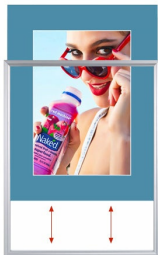

Matboards Create Numerous Benefits

- **4" Wide Mat Border** provides an upscale touch to your 27 x 41 poster insert with greater impact.

- Re-Printing of smaller size inserts will have cost savings.
- You can change your Mat Border colors anytime, and create an entire

new look for your interior.

- **4"** Viewable Mat Border
- Matboard Overlaps **27x41** Poster by **1/2"** ALL AROUND
- **24** Beveled Matboard Colors Available
- Magnetic Clamps are placed onto the back of the Matboard to secure your thin poster, graphic or image in place.
- **Magnetic Clamps will secure up to 1/16" insert thickness**

Ordering Options

- Frame Orientation: Portrait or Landscape

Acrylic (Protective) Window

- **Clear Acrylic (.040 Thickness)...(FREE of Charge)**
- Strong lightweight acrylic provides a clear viewing window
- **Non-Glare (.080 Thickness)...(See Pricing)**
- Reduces glare from natural or artificial light
- **Break Resistant (.060 Thickness)...(See Pricing)**
- High Impact acrylic, perfect for high traffic or public environments

Customize Your Sign Frame

- **Call for Custom Designer Beveled Slide-In Frames!**
- Any Matboard Border Size is Available
- Multiple Matboard Openings are Available
- 100+ Matboard Colors to Choose
- Powdercoated Beveled Sign Frame Finishes Available

Model	Insert Size	Overall Size	Viewable Area	Ships Via	Shipping Wt	How is Frame Shipped?
TLBSMAT4-2741	27" x 41"	35 7/8" x 49 7/8"	26" x 40"	FedEx	21	Assembled