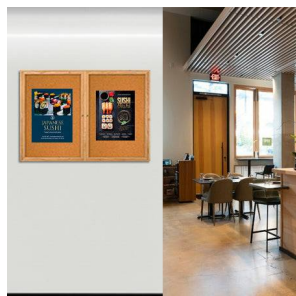

### 72 x 24 WOOD Indoor Enclosed Bulletin Cork Boards (2 DOORS)

FOR CURRENT PRICING, VISIT THE ID # LISTED ABOVE

#### Product Details

- Indoor Wood Bulletin Board
- **Overall Size: 72" Wide x 24" High**
- Wall Mounted Message Display Case
- 2 Door Enclosed Bulletin Board
- Steel Hinges
- **Locking Display Case**
- Security cam-lock on the front of each door (2 keys included)
- Corner Style: Classic Mitered Style
- Overall Depth: 2"
- Interior Useable Depth: 5/8"
- 3 wood frame finishes
- Frame Orientation: 72x24 come standard in **LANDSCAPE** orientation
- Lexan Break Resistant Acrylic Window.
- Self sealing natural cork interior
- Case must be **surface mounted** on the wall
- **Free Shipping: 72x24 Wood Framed 2 Door Enclosed Bulletin Boards**
- **Call for Custom Indoor Enclosed Wood Bulletin Boards**