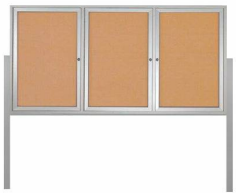

Freestanding 3 Door Outdoor Enclosed Bulletin Board 84x48 with Posts

FOR CURRENT PRICING, VISIT THE ID # LISTED ABOVE

Product Details

- Outdoor Enclosed Bulletin Board
- Free Standing Display Case
- 3 Door Bulletin Board Enclosed
- Weatherproof Aluminum Display Case Construction
- Corner Style: Classic Mitered Style
- Overall Cork Board Size: 84" Wide x 48" High
- Features full length piano hinges support each door
- Lockable Bulletin Board Cabinet
- Security cam-lock on the front of each door (3 keys included)
- Overall Depth: 3 1/8"
- Interior Useable Depth: 1 5/8"
- 4 outdoor treated frame finishes
- 84x48 display cabinet come standard in **LANDSCAPE** orientation
- Break Resistant Acrylic Window (Tempered Glass Optional)
- Self sealing natural cork interior
- Weep holes provided on cabinet bottom to reduce condensation
- Weather resistant aluminum backing with silicone sealant
- **FREE SHIPPING** on 84 x 48 Outdoor Display Case 2 Door with Posts
- **Call For Custom Outdoor Cork Board Display Cases**

Post Specifications

- Post Dimensions: 2" x 2" x 96" (8 Feet High)
- Posts are attached to the case through the sides. Pre-drilled holes will be provided on the posts for easy display case mounting
- Posts should be secured at least 3 feet into the ground for proper support.

[WHAT ARE OUTDOOR POSTS? \(\)](#)

Ordering Options

- Vinyl covering over corkboard
- Hard Plastic Push Pins: Clear or Multi-Color push pins (100 per box)
- **Door Window: Break Resistant or Tempered Glass**
 - Break Resistant Acrylic: 1/8" thick, lightweight (Standard)
 - 1/4" Tempered Glass for public environments and locations that require this added safety feature. (Upcharge)
 - If chosen we will use our heavy duty door that will change one of 2 dimensions by 1/2". We will contact you if you do not indicate which dimension you would like adjusted in your order notes.
 - The viewable area can decrease by 1/2" or the overall size can be increased by 1/2".