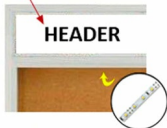

CUSTOM HEADER / LOGO (Upcharge)

This is for those customers that wish to send us a specific FONT, COLOR, or LOGO. Make sure to enter **CUSTOM LOGO** in the empty **Text Box** above the Green ADD to CART button. We will contact you once the order has been received to instruct you on how to submit the HI-Res EPS File to us.

BLACK LETTERING ON A 5" HIGH WHITE HEADER

CONCEALED LIGHTING