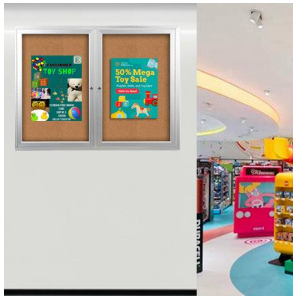

### Enclosed Indoor Bulletin Boards 72 x 24 with Interior Lighting and Radius Edge (2 DOORS)

FOR CURRENT PRICING, VISIT THE ID # LISTED ABOVE

#### Product Details

- Indoor Bulletin Board
- Wall Mounted
- LED Strip Lighting: Long-Lasting & Energy-Efficient
- 2 Door Enclosed Bulletin Board
- Aluminum Display Case Construction w Radius Edges
- Overall Size: 72" Wide x 24" High
- Sleek radius frame accentuates messages
- Features full length piano hinges support each door
- Security cam-lock is positioned on the front of each door (2 keys included)
- Overall Depth: 4"
- Interior Useable Depth: 2 5/8"
- 4 metal frame finishes
- Frame Orientation: **LANDSCAPE**
- Break Resistant Acrylic: Perfect for high traffic or public environments
- Self healing natural cork interior
- Case must be **surface mounted** on the wall
- **Free Shipping**
- Call to customize this 72" x 24" indoor cork board with lights!