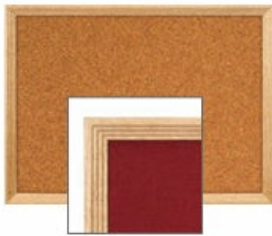

11 x 17 Wood Framed Cork Bulletin Board | Decorative Frame Style

FOR CURRENT PRICING, VISIT THE ID # LISTED ABOVE

Product Details

- o **Framed Cork Board**
- o Message Board Notice Board
- o Decorative Wood Cork Board Framed
- o **11x17** Open Face Cork Board Frame
- o Wall Bulletin Board Display
- o **Overall Cork Board Frame Size: 11" x 17"**
- o Overall Cork Bulletin Board Depth : **3/4"**
- o Available in **3** Wood Frame Finishes: **Cherry, Light Oak, and Walnut**
- o **Factory installed hangers allow you to mount Portrait or Landscape**
- o **Natural Tan Cork**, laminated to sturdy fiberboard
- o **Wood frame (1 1/8" WIDE) borders the cork board**
- o Constructed from solid hardwood with an attractive finish
- o Open Face cork bulletin board displays **11x17** for **INDOOR** use only
- o **Call for Custom Open Face Wood Framed Bulletin Boards**

Ordering Options

- Fabric Covering over Cork bulletin board (see 10 colors below)
- Painted Corkboard Colors (see 4 colors below)
- Hard Plastic Push Pins: Clear or Multi-Color push pins (100 per box)
- Mounting brackets to help mount & secure your frame to the wall

*CUSTOM SIZES AVAILABLE | CALL US

(3) WOOD FRAME FINISHES

WALNUT, LIGHT OAK & CHERRY

CORK BOARD MOUNTS BOTH
PORTRAIT or LANDSCAPE

Model	Overall Size	Orientation	Ships Via	Shipping Weight
OFCDW-1117	11" x 17"	Mounts both Portrait & Landscape	FedEx	4 LBS