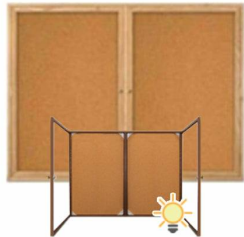

48 x 48 WOOD Indoor Enclosed Bulletin Cork Boards with Interior Lighting (2 DOORS)

FOR CURRENT PRICING, VISIT THE ID # LISTED ABOVE

Product Details

- **Indoor Wood Bulletin Board**
- Message Display Board
- **Overall Size: 48" Wide x 48" High**
- **Wall Mounted**
- **2 Door Enclosed Bulletin Board**
- Hinged Doors
- Lockable Bulletin Board Display Case
- Security cam-lock on the front of each door (2 keys included)
- **LED Strip Lights: Long-Lasting & Energy Efficient**
- Corner Style: Classic Mitered Style
- Overall Depth: 4"
- Interior Useable Depth: 2 5/8"
- 3 wood frame finishes
- Frame Orientation: **SQUARE**
- Break Resistant Clear Acrylic Window (Lexan Polycarbonate)
- Self sealing natural cork interior
- 2 Door Wooden Framed Bulletin Board w Lights for INDOOR USE ONLY!
- **Free Shipping** 48x48 Wood Framed Bulletin Boards 2 Door w Lights
- **Call for Custom Cork Bulletin Boards with Doors**

Lighting Information

- LED strip lights are positioned on top to shine down
- Electric Cord: 3-wire center back exit (electrician needed for hardwiring)

Ordering Options

- Painted Cork and Fabric Colors over Cork
- Plastic Clear or Multi-Color Push Pins (100 per box)
- **Door Window: Break Resistant**
 - Break Resistant Acrylic: 1/8" thick, lightweight (Standard)

Model	Overall Size	Viewable Area (per door)	Number of Doors	Ships Via	Weight
SCBBIWL234-4848	48" Wide x 48" High	20 3/4" x 56 3/8"	2	Freight	49 LBS