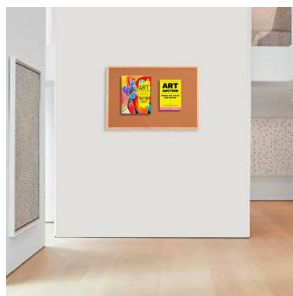

Value Line 8.5x11 Wood Framed Cork Bulletin Board | Open Face with Hardwood Trim

FOR CURRENT PRICING, VISIT THE ID # LISTED ABOVE

Product Details

- Value Line Cork Board
- Wooden Framed Cork Bulletin Board
- Open Face Message Corkboard
- Overall Cork Board Frame Size: 8.5" x 11"
- Wall Mount Cork Board Frame
- Wood frame (1" WIDE) borders the cork board
- Overall Framed Bulletin Board Depth: 3/4"
- Available in 3 Wood Frame Finishes: Cherry, Light Oak, and Walnut
- Factory installed hangers allow you to mount Portrait or Landscape
- Natural tan cork laminated to sturdy fiberboard
- 8.5x11 Open Face corkboard displays for **INDOOR use only**
- Call to customize Open Wood Frame Bulletin Boards

Ordering Options

- Fabric Covering over Cork bulletin board (see 10 colors below)
- Painted Corkboard Colors (see 4 colors below)
- Hard Plastic Push Pins: Clear or Multi-Color push pins (100 per box)
- Mounting brackets to help mount & secure your frame to the wall

***CUSTOM SIZES AVAILABLE | CALL US**

Model	Overall Size	Orientation	Ships Via	Shipping Weight
OFCVW-8511	8 1/2" x 11"	Mounts both Portrait & Landscape	UPS	2 LBS