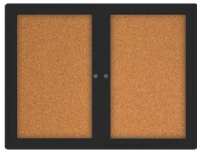

Indoor Enclosed Bulletin Boards 40 x 40 with Rounded Corners (2 DOORS)

FOR CURRENT PRICING, VISIT THE ID # LISTED ABOVE

Product Details

- Indoor Enclosed Bulletin Boards
- Aluminum Display Case
- Rounded Corners
- Overall Bulletin Board Size: [40" Wide x 40" High](#)
- Number of Doors: 2
- Sleek radius frame with **ROUNDED CORNERS** accentuates messages
- Wall Mount Cork Bulletin Board
- Full length steel piano hinges support each door
- Security cam-lock on the front of each door (2 keys included)
- Overall Display Case Depth: 2"
- Interior Useable Depth: 5/8"
- 4 metal frame finishes
- Frame Orientation: **SQUARE**
- Break Resistant Acrylic: Clear Lexan Polycarbonate Window
- Self healing natural cork interior
- 40 x 40 Bulletin Board 2 Door Rounded Corners for Indoor Use!
- **FREE SHIPPING** on Indoor Enclosed Bulletin Boards 40x40
- [Call for Custom Cork Boards and Bulletin Boards](#)

Ordering Options

- Painted Cork and Fabric Colors over Cork
- Plastic Clear or Multi-Color Push Pins (100 per box)
- **Door Window: Break Resistant or Tempered Glass**
 - Break Resistant Acrylic: 1/8" thick, lightweight (Standard)
 - 1/4" Tempered Glass for public environments and locations that require this added safety feature. (Upcharge)
 - If chosen we will use our heavy duty door that will change one of 2 dimensions by 1/2". We will contact you if you do not indicate which dimension you would like adjusted in your order notes.
 - The viewable area can decrease by 1/2" or the overall size can be increased by 1/2".