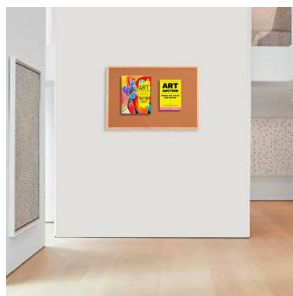

Model	Overall Size	Orientation	Ships Via	Shipping Weight
OFCVW-2496	24" x 96"	Mounts both Portrait & Landscape	Freight	24 LBS