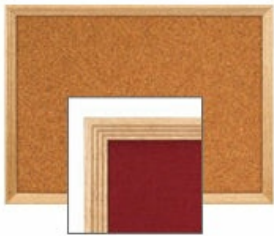

15 x 20 Wood Framed Cork Bulletin Board | Decorative Frame Style

FOR CURRENT PRICING, VISIT THE ID # LISTED ABOVE

Product Details

- o Cork Board Framed
- o [Wood Framed Wall Cork Board Display](#)
- o Overall Cork Board Frame Size: **15" x 20"**
- o Overall Cork Bulletin Board Depth: **3/4"**
- o Available in **3** Wood Frame Finishes: Cherry, Light Oak, and Walnut
- o **Factory installed hangers allow you to mount Portrait or Landscape**
- o Self sealing natural cork, laminated to sturdy fiberboard
- o **Wood frame (1 1/8" WIDE) borders the cork board**
- o Constructed from solid hardwood with an attractive finish
- o 15x20 Open Face cork bulletin board displays for **INDOOR** use only
- o [Call for Custom Open Face Wood Framed Bulletin Boards](#)

Ordering Options

- Fabric Covering over Cork bulletin board (see 10 colors below)
- Painted Corkboard Colors (see 4 colors below)
- Hard Plastic Push Pins: Clear or Multi-Color push pins (100 per box)
- Mounting brackets to help mount & secure your frame to the wall

***CUSTOM SIZES AVAILABLE | CALL US**

(3) WOOD FRAME FINISHES

WALNUT, LIGHT OAK & CHERRY

CORK BOARD MOUNTS BOTH

[PORTRAIT](#) or [LANDSCAPE](#)

Model	Overall Size	Orientation	Ships Via	Shipping Weight
OFCDW-1520	15" x 20"	Mounts both Portrait & Landscape	FedEx	5 LBS