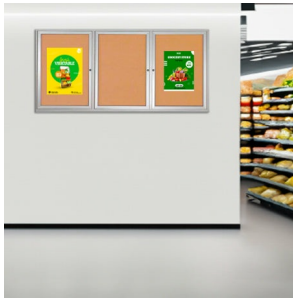

### Enclosed Indoor Bulletin Boards 72 x 30 with Interior Lighting and Radius Edge (3 DOORS)

FOR CURRENT PRICING, VISIT THE ID # LISTED ABOVE

#### Product Details

- Indoor Bulletin Board
- Wall Mounted
- LED Strip Lighting: Long-Lasting & Energy-Efficient
- 3 Door Enclosed Bulletin Board
- Aluminum Display Case Construction w Radius Edges
- Overall Size: 72" Wide x 30" High
- Sleek radius frame accentuates messages
- Features full length piano hinges support each door
- Security cam-lock is positioned on the front of each door (3 keys included)
- Overall Depth: 4"
- Interior Useable Depth: 2 5/8"
- 4 metal frame finishes
- Frame Orientation: **LANDSCAPE**
- Break Resistant Acrylic: Perfect for high traffic or public environments
- Self healing natural cork interior
- Case must be **surface mounted** on the wall
- **Free Shipping**
- **Call to customize this 72" x 30" indoor cork board with lights!**