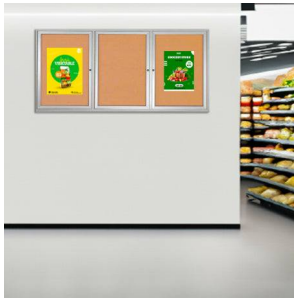

### Enclosed Indoor Bulletin Boards 72 x 30 with Interior Lighting and Radius Edge (3 DOORS)

FOR CURRENT PRICING, VISIT THE ID # LISTED ABOVE

#### Product Details

- Indoor Bulletin Board
- Wall Mounted
- LED Strip Lighting: Long-Lasting & Energy-Efficient
- 3 Door Enclosed Bulletin Board
- Aluminum Display Case Construction w Radius Edges
- Overall Size: 72" Wide x 30" High
- Sleek radius frame accentuates messages
- Features full length piano hinges support each door
- Security cam-lock is positioned on the front of each door (3 keys included)
- Overall Depth: 4"
- Interior Useable Depth: 2 5/8"
- 4 metal frame finishes
- Frame Orientation: **LANDSCAPE**
- Break Resistant Acrylic: Perfect for high traffic or public environments
- Self healing natural cork interior
- Case must be **surface mounted** on the wall
- **Free Shipping**
- **Call to customize this 72" x 30" indoor cork board with lights!**