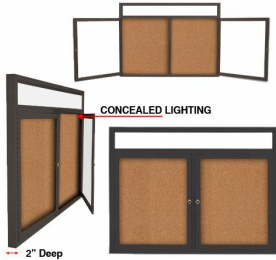

### 84 x 30 INDOOR Enclosed Bulletin Boards with Lights (3 DOORS)

FOR CURRENT PRICING, VISIT THE ID # LISTED ABOVE

#### Product Details

- Indoor Enclosed Bulletin Board
- LED Lighted Bulletin Board Display
- Aluminum Display Case Construction w Mitered Corners
- 3 Door Lockable Bulletin Board
- Wall Mounted
- Overall Size: 84" Wide x 30" High
- Features full length piano hinges support each door
- Security cam-lock on the front of each door (3 keys included)
- Overall Depth: 3 1/8"
- Interior Useable Depth: 1 5/8"
- 4 metal frame finishes
- Frame Orientation: 84x30 come standard in **LANDSCAPE**
- Break Resistant Lexan Clear Acrylic Windows
- Self healing natural cork interior
- 84x30 Lighted Bulletin Boards with 3 Doors For Indoor Use Only
- **Free Shipping** on 84x30 Indoor Bulletin Boards Lighted w 3 Doors
- **Call for Custom Bulletin Boards Enclosed Outdoor and Indoor**

#### Lighting Information

- LED strip lights are positioned on top to shine down
- Electric Cord: 3-wire center back exit (electrician needed for hardwiring)

#### Ordering Options

- Fabric covering over corkboard
- Painted Cork and Fabric Colors over Cork
- Plastic Clear or Multi-Color Push Pins (100 per box)
- **Door Window: Break Resistant or Tempered Glass**
  - Break Resistant Acrylic: 1/8" thick, lightweight (Standard)
  - 1/4" Tempered Glass for public environments and locations that require this added safety feature. (Upcharge)
    - If chosen we will use our heavy duty door that will change one of 2 dimensions by 1/2". We will contact you if you do not indicate which dimension you would like adjusted in your order notes.
    - The viewable area can decrease by 1/2" or the overall size can be increased by 1/2".