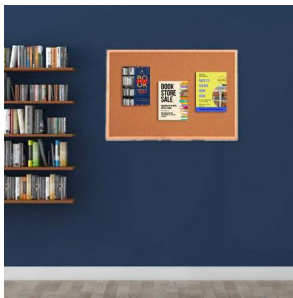

Value Line 12x96 Wood Framed Cork Bulletin Board | Open Face with Hardwood Trim

FOR CURRENT PRICING, VISIT THE ID # LISTED ABOVE

Product Details

- Value Line Cork Board
- Wooden Framed Cork Bulletin Board
- Open Face Message Corkboard
- Overall Cork Board Frame Size: 12" x 96"
- Wall Mount Cork Board Frame
- Wood frame (1" WIDE) borders the cork board
- Overall Framed Bulletin Board Depth: 3/4"
- Available in 3 Wood Frame Finishes: Cherry, Light Oak, and Walnut
- Factory installed hangers allow you to mount Portrait or Landscape
- Natural tan cork laminated to sturdy fiberboard
- 12x96 Open Face corkboard displays for **INDOOR use only**
- Call to customize Open Wood Frame Bulletin Boards

Ordering Options

- Fabric Covering over Cork bulletin board (see 10 colors below)
- Painted Corkboard Colors (see 4 colors below)
- Hard Plastic Push Pins: Clear or Multi-Color push pins (100 per box)
- Mounting brackets to help mount & secure your frame to the wall

***CUSTOM SIZES AVAILABLE | CALL US**

Model	Overall Size	Orientation	Ships Via	Shipping Weight
OFCVW-1296	12" x 96"	Mounts both Portrait & Landscape	Freight	16 LBS