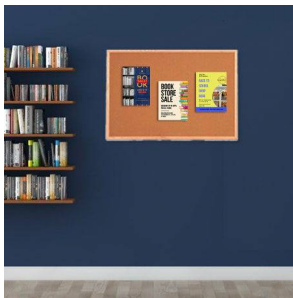

Value Line 12x72 Wood Framed Cork Bulletin Board | Open Face with Hardwood Trim

FOR CURRENT PRICING, VISIT THE ID # LISTED ABOVE

Product Details

- Value Line Cork Board
- Wooden Framed Cork Bulletin Board
- Open Face Message Corkboard
- Overall Cork Board Frame Size: 12" x 72"
- Wall Mount Cork Board Frame
- Wood frame (1" WIDE) borders the cork board
- Overall Framed Bulletin Board Depth: 3/4"
- Available in 3 Wood Frame Finishes: Cherry, Light Oak, and Walnut
- Factory installed hangers allow you to mount Portrait or Landscape
- Natural tan cork laminated to sturdy fiberboard
- 12x72 Open Face corkboard displays for **INDOOR use only**
- Call to customize Open Wood Frame Bulletin Boards

Ordering Options

- Fabric Covering over Cork bulletin board (see 10 colors below)
- Painted Corkboard Colors (see 4 colors below)
- Hard Plastic Push Pins: Clear or Multi-Color push pins (100 per box)
- Mounting brackets to help mount & secure your frame to the wall

***CUSTOM SIZES AVAILABLE | CALL US**

Model	Overall Size	Orientation	Ships Via	Shipping Weight
OFCVW-1272	12" x 72"	Mounts both Portrait & Landscape	UPS	12 LBS