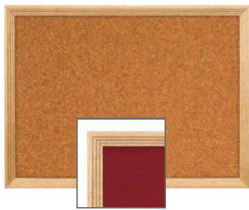

40 x 50 Wood Framed Cork Bulletin Board (with Decorative Frame Style)

FOR CURRENT PRICING, VISIT THE ID # LISTED ABOVE

Product Details

- Wood Framed Wall Cork Board Display
- Overall Cork Board Frame Size: 40" x 50"
- Overall Cork Bulletin Board Depth: 3/4"
- Available in (3) Wood Frame Finishes: Cherry, Light Oak, and Walnut
- Factory installed hangers allow you to mount Portrait or Landscape
- Self sealing natural cork, laminated to sturdy fiberboard
- Wood frame (1 1/8" WIDE) borders the cork board
- Constructed from solid hardwood with an attractive finish
- Open Face cork bulletin board displays are for **INDOOR** use only
- Call for Custom Open Wood Framed Bulletin Boards

Ordering Options

- Fabric Covering over Cork bulletin board (see 10 colors below)
- Painted Corkboard Colors (see 4 colors below)
- Hard Plastic Push Pins: Clear or Multi-Color push pins (100 per box)
- Mounting brackets to help mount & secure your frame to the wall

***CUSTOM SIZES AVAILABLE | CALL US**

Model	Overall Size	Orientation	Ships Via	Shipping Weight
OFCDW-4050	40" x 50"	Mounts both Portrait & Landscape	UPS	21 LBS