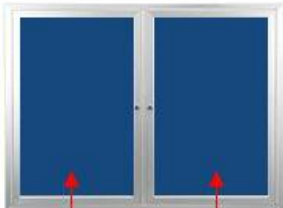

84x30 Enclosed Indoor Bulletin Boards with Radius Edge (2 DOORS)

FOR CURRENT PRICING, VISIT THE ID # LISTED ABOVE

Product Details

- Indoor Enclosed Bulletin Board
- **Contemporary Radius Corners**
- Aluminum Display Case Construction
- **2 Door Bulletin Board**
- Wall Mount Cork Bulletin Board
- **Overall Size: 84" Wide x 30" High**
- Sleek radius frame accentuates messages
- Features full length piano hinges support each door
- Lockable Bulletin Board
- Security cam-lock on front of each door (2 keys included)
- Overall Case Depth: 2"
- Interior Useable Depth: 5/8"
- 4 metal frame finishes
- Frame Orientation: All sizes come standard in **LANDSCAPE** orientation
- Break Resistant Acrylic: Ideal for high traffic public environments
- Self sealing natural cork interior
- 2 Door Enclosed Bulletin Board 84x30 Radius Corners for INDOOR use
- **Call For Custom 2, 3, 4 Door Bulletin Board Display Cases**

Ordering Options

- Fabric covering over corkboard
- Painted Cork and Fabric Colors over Cork
- Plastic Clear or Multi-Color Push Pins (100 per box)
- **Door Window: Break Resistant or Tempered Glass**
 - Break Resistant Acrylic: 1/8" thick, lightweight (Standard)
 - 1/4" Tempered Glass for public environments and locations that require this added safety feature. (Upcharge)
 - If chosen we will use our heavy duty door that will change one of 2 dimensions by 1/2". We will contact you if you do not indicate which dimension you would like adjusted in your order notes.
 - The viewable area can decrease by 1/2" or the overall size can be increased by 1/2".

OPTIONAL FABRIC COLORS
(SHOWN IN **COBALT ACCENT**)

Model	Overall Size	Viewable Area (per door)	Number of Doors	Ships Via	Weight
SCIBBR234-8430	84" Wide x 30" High	37 1/4" x 25"	2	Freight	61 LBS