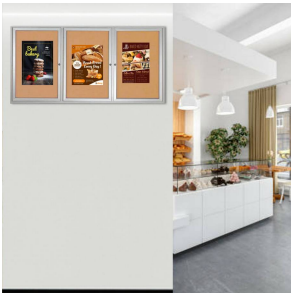

84 x 48 Enclosed Cork Bulletin Board, Indoor Wall Mount 3-Door Display Case in 4 Metal Cabinet Finishes

FOR CURRENT PRICING, VISIT THE ID # LISTED ABOVE

Product Details

- Indoor Enclosed Bulletin Board 84x48
- 3 Door Enclosed Bulletin Board
- Aluminum Display Case with Mitered Corners
- Wall Mount, Locking Display Case
- Overall Size: 84" Wide x 48" High
- Full-Length Piano Hinge Support Each Door
- Locking Display Case
- Security CAM-Lock on the Front of Each Door (2 keys)
- Overall Cabinet Depth: 2"
- Interior Useable Depth: 5/8"
- **Four** Metal Cabinet Finishes
- Frame Orientation: 84x48 Comes Standard in Landscape Size
- Break-Resistant Clear Acrylic Windows
- Self-Healing Natural Cork Board Interior Panels
- Enclosed Bulletin Board 3 Door **for Indoor Use Only**
- **Optional:** Fabric-Covered Cork in Various Colorful Finishes
- **Free Shipping** on 84x48 Indoor Enclosed Bulletin Boards 3 Doors
- Contact Us for Custom Enclosed Cork Bulletin Boards, Indoor, Outdoor

Ordering Options

- Fabric covering over corkboard
- Painted Cork and Fabric Colors over Cork
- Plastic Clear or Multi-Color Push Pins (100 per box)
- **Door Window: Break Resistant or Tempered Glass**
 - Break Resistant Acrylic: 1/8" thick, lightweight (Standard)
 - 1/4" Tempered Glass for public environments and locations that require this added safety feature. (Upcharge)
 - If chosen we will use our heavy duty door that will change one of 2 dimensions by 1/2". We will contact you if you do not indicate which dimension you would like adjusted in your order notes.
 - The viewable area can decrease by 1/2" or the overall size can be increased by 1/2".