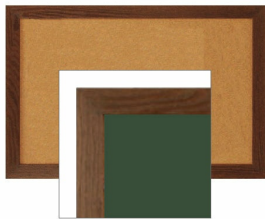

2" WIDE FRAME