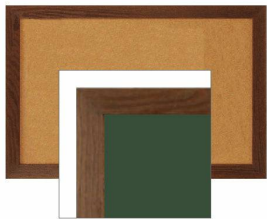

WIDE WOOD 16x16 Framed Cork Bulletin Board (Open Face with 2" Wide Wood Frame)

FOR CURRENT PRICING, VISIT THE ID # LISTED ABOVE

Product Details

- o **Wide Wood Framed Cork Board**
- o Wall Mount Cork Bulletin Board
- o **Cork Board Frame Size: 16" x 16"**
- o **Wooden Frame Profile 2" Wide**
- o Overall Bulletin Board Frame Depth: **3/4"**
- o Available in **3 Wood Frame Finishes: Cherry, Light Oak, and Walnut**
- o Self sealing natural cork, laminated to sturdy fiberboard
- o **Wood frame (2" WIDE) borders the cork board**
- o Constructed from solid hardwood with an attractive frame finish
- o Open Face 16x16 cork board displays **for INDOOR use only**
- o **Call for Custom Open Face Wide Wood Frame Bulletin Boards**

2" WIDE FRAME

Ordering Options

- Fabric Covering over Cork bulletin board (see 10 colors below)
- Painted Corkboard Colors (see 4 colors below)
- Hard Plastic Push Pins: Clear or Multi-Color push pins (100 per box)
- Mounting brackets to help mount & secure your frame to the wall