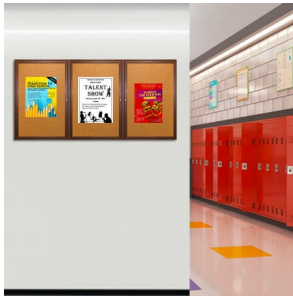

84 x 24 WOOD Indoor Enclosed Bulletin Cork Boards with Interior Lighting (3 DOORS)

FOR CURRENT PRICING, VISIT THE ID # LISTED ABOVE

Product Details

- **Indoor Wood Bulletin Board**
- Message Display Board
- **Overall Size: 84" Wide x 24" High**
- **Wall Mounted**
- **3 Door Enclosed Bulletin Board**
- Hinged Doors
- Lockable Bulletin Board Display Case
- Security cam-lock on the front of each door (3 keys included)
- **LED Strip Lights: Long-Lasting & Energy Efficient**
- Corner Style: Classic Mitered Style
- Overall Depth: 4"
- Interior Useable Depth: 2 5/8"
- 3 wood frame finishes
- Frame Orientation: **LANDSCAPE**
- Break Resistant Clear Acrylic Window (Lexan Polycarbonate)
- Self sealing natural cork interior
- 3 Door Wooden Framed Bulletin Board w Lights for INDOOR USE ONLY!
- **Free Shipping** 84x24 Wood Framed Bulletin Boards 3 Door w Lights
- **Call for Custom Cork Bulletin Boards with Doors**

Lighting Information

- LED strip lights are positioned on top to shine down
- Electric Cord: 3-wire center back exit (electrician needed for hardwiring)

Ordering Options

- Painted Cork and Fabric Colors over Cork
- Plastic Clear or Multi-Color Push Pins (100 per box)
- **Door Window: Break Resistant or Tempered Glass**
 - Break Resistant Acrylic: 1/8" thick, lightweight (Standard)
 - 1/4" Tempered Glass for public environments and locations that require this added safety feature. (Upcharge)
 - If chosen we will use our heavy duty door that will change one of 2 dimensions by 1/2". We will contact you if you do not indicate which dimension you would like adjusted in your order notes.
 - The viewable area can decrease by 1/2" or the overall size can be increased by 1/2".