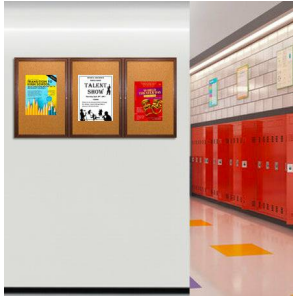

### 84 x 24 WOOD Indoor Enclosed Bulletin Cork Boards with Interior Lighting (3 DOORS)

FOR CURRENT PRICING, VISIT THE ID # LISTED ABOVE

#### Product Details

- **Indoor Wood Bulletin Board**
- Message Display Board
- **Overall Size: 84" Wide x 24" High**
- **Wall Mounted**
- **3 Door Enclosed Bulletin Board**
- Hinged Doors
- Lockable Bulletin Board Display Case
- Security cam-lock on the front of each door (3 keys included)
- **LED Strip Lights: Long-Lasting & Energy Efficient**
- Corner Style: Classic Mitered Style
- Overall Depth: 4"
- Interior Useable Depth: 2 5/8"
- 3 wood frame finishes
- Frame Orientation: **LANDSCAPE**
- Break Resistant Clear Acrylic Window (Lexan Polycarbonate)
- Self sealing natural cork interior
- 3 Door Wooden Framed Bulletin Board w Lights for INDOOR USE ONLY!
- **Free Shipping** 84x24 Wood Framed Bulletin Boards 3 Door w Lights
- **Call for Custom Cork Bulletin Boards with Doors**

#### Ordering Options

- Painted Cork and Fabric Colors over Cork
- Plastic Clear or Multi-Color Push Pins (100 per box)
- **Door Window: Break Resistant or Tempered Glass**
  - Break Resistant Acrylic: 1/8" thick, lightweight (Standard)
  - 1/4" Tempered Glass for public environments and locations that require this added safety feature. (Upcharge)
    - If chosen we will use our heavy duty door that will change one of 2 dimensions by 1/2". We will contact you if you do not indicate which dimension you would like adjusted in your order notes.
    - The viewable area can decrease by 1/2" or the overall size can be increased by 1/2".