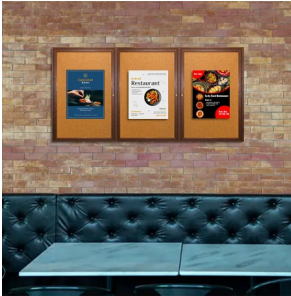

96 x 24 WOOD Indoor Enclosed Bulletin Cork Boards (3 DOORS)

FOR CURRENT PRICING, VISIT THE ID # LISTED ABOVE

Product Details

- Indoor Wood Bulletin Board
- **Overall Size: 96" Wide x 24" High**
- Wall Mounted Message Display Case
- 3 Door Enclosed Bulletin Board
- Steel Hinges
- **Locking Display Case**
- Security cam-lock on the front of each door (3 keys included)
- Corner Style: Classic Mitered Style
- Overall Depth: 2"
- Interior Useable Depth: 5/8"
- 3 wood frame finishes
- Frame Orientation: 96x24 come standard in **LANDSCAPE** orientation
- Lexan Break Resistant Acrylic Window. (Tempered Glass is Optional)
- Self sealing natural cork interior
- Case must be **surface mounted** on the wall
- **Free Shipping: 96x24 Wood Framed 3 Door Enclosed Bulletin Boards**
- **Call for Custom Indoor Enclosed Wood Bulletin Boards**

Ordering Options

- Painted Cork and Fabric Colors over Cork
- Plastic Clear or Multi-Color Push Pins (100 per box)
- **Door Window: Break Resistant or Tempered Glass**
 - Break Resistant Acrylic: 1/8" thick, lightweight (Standard)
 - 1/4" Tempered Glass for public environments and locations that require this added safety feature. (Upcharge)
 - If chosen we will use our heavy duty door that will change one of 2 dimensions by 1/2". We will contact you if you do not indicate which dimension you would like adjusted in your order notes.
 - The viewable area can decrease by 1/2" or the overall size can be increased by 1/2".