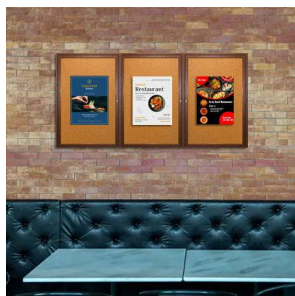

### 96 x 24 WOOD Indoor Enclosed Bulletin Cork Boards (3 DOORS)

FOR CURRENT PRICING, VISIT THE ID # LISTED ABOVE

#### Product Details

- Indoor Wood Bulletin Board
- **Overall Size: 96" Wide x 24" High**
- Wall Mounted Message Display Case
- 3 Door Enclosed Bulletin Board
- Steel Hinges
- [Locking Display Case](#)
- Security cam-lock on the front of each door (3 keys included)
- Corner Style: Classic Mitered Style
- Overall Depth: 2"
- Interior Useable Depth: 5/8"
- 3 wood frame finishes
- Frame Orientation: 96x24 come standard in [LANDSCAPE](#) orientation
- Lexan Break Resistant Acrylic Window.
- Self sealing natural cork interior
- Case must be **surface mounted** on the wall
- **Free Shipping:** 96x24 Wood Framed 3 Door Enclosed Bulletin Boards
- [Call for Custom Indoor Enclosed Wood Bulletin Boards](#)

#### Ordering Options

- Painted Cork and Fabric Colors over Cork
- Plastic Clear or Multi-Color Push Pins (100 per box)
- **Door Window: Break Resistant**
  - Break Resistant Acrylic: 1/8" thick, lightweight (Standard)