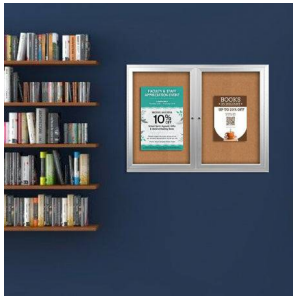

Enclosed Indoor Bulletin Boards 48 x 48 with Interior Lighting and Radius Edge (2 DOORS)

FOR CURRENT PRICING, VISIT THE ID # LISTED ABOVE

Product Details

- Indoor Bulletin Board
- Wall Mounted
- LED Strip Lighting: Long-Lasting & Energy-Efficient
- 2 Door Enclosed Bulletin Board
- Aluminum Display Case Construction w Radius Edges
- Overall Size: 48" Wide x 48" High
- Sleek radius frame accentuates messages
- Features full length piano hinges support each door
- Security cam-lock is positioned on the front of each door (2 keys included)
- Overall Depth: 4"
- Interior Useable Depth: 2 5/8"
- 4 metal frame finishes
- Frame Orientation: **SQUARE**
- Break Resistant Acrylic: Perfect for high traffic or public environments
- Self healing natural cork interior
- Case must be **surface mounted** on the wall
- Free Shipping
- Call to customize this 48" x 48" indoor cork board with lights!

Lighting Information

- LED strip lights are positioned on top to shine down
- Electric Cord: 3-wire center back exit (electrician needed for hardwiring)

Ordering Options

- Fabric covering over corkboard
- Painted Cork Colors over
- Plastic Clear or Multi-Color Push Pins (100 per box)
- Door Window: **Break Resistant or Tempered Glass**
 - Break Resistant Acrylic: 1/8" thick, lightweight (Standard)
 - 1/4" Tempered Glass for public environments and locations that require this added safety feature. (Upcharge)
 - If chosen we will use our heavy duty door that will change one of 2 dimensions by 1/2". We will contact you if you do not indicate which dimension you would like adjusted in your order notes.
 - The viewable area can decrease by 1/2" or the overall size can be increased by 1/2".

Model	Overall Size	Viewable Area (per door)	Number of Doors	Ships Via	Product Weight
SCBBIRL234-4848	48" Wide x 48" High	18 3/4" x 42"	2	Freight	54 LBS