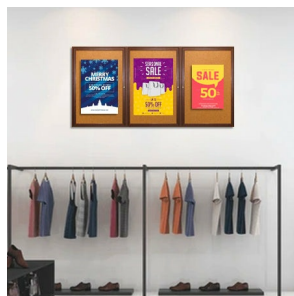

72 x 48 WOOD Indoor Enclosed Bulletin Cork Boards with Interior Lighting (3 DOORS)

FOR CURRENT PRICING, VISIT THE ID # LISTED ABOVE

Product Details

- **Indoor Wood Bulletin Board**
- Message Display Board
- **Overall Size: 72" Wide x 48" High**
- **Wall Mounted**
- **3 Door Enclosed Bulletin Board**
- Hinged Doors
- Lockable Bulletin Board Display Case
- Security cam-lock on the front of each door (3 keys included)
- **LED Strip Lights: Long-Lasting & Energy Efficient**
- Corner Style: Classic Mitered Style
- Overall Depth: 4"
- Interior Useable Depth: 2 5/8"
- 3 wood frame finishes
- Frame Orientation: **LANDSCAPE**
- Break Resistant Clear Acrylic Window (Lexan Polycarbonate)
- Self sealing natural cork interior
- 3 Door Wooden Framed Bulletin Board w Lights for INDOOR USE ONLY!
- **Free Shipping** 72x48 Wood Framed Bulletin Boards 3 Door w Lights
- **Call for Custom Cork Bulletin Boards with Doors**

Lighting Information

- LED strip lights are positioned on top to shine down
- Electric Cord: 3-wire center back exit (electrician needed for hardwiring)

Ordering Options

- Painted Cork and Fabric Colors over Cork
- Plastic Clear or Multi-Color Push Pins (100 per box)
- **Door Window: Break Resistant or Tempered Glass**
 - Break Resistant Acrylic: 1/8" thick, lightweight (Standard)
 - 1/4" Tempered Glass for public environments and locations that require this added safety feature. (Upcharge)
 - If chosen we will use our heavy duty door that will change one of 2 dimensions by 1/2". We will contact you if you do not indicate which dimension you would like adjusted in your order notes.
 - The viewable area can decrease by 1/2" or the overall size can be increased by 1/2".

Model	Overall Size	Viewable Area (per door)	Number of Doors	Ships Via	Weight
SCBBIWL234-7248-3D	72" Wide x 48" High	20 3/4" x 44 3/8"	3	Freight	60 LBS