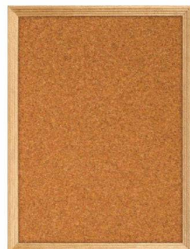

18 x 36 Wood Framed Cork Bulletin Board (with Decorative Frame Style)

FOR CURRENT PRICING, VISIT THE ID # LISTED ABOVE

Product Details

- o Open Face Cork Board 18x36
- o **Wood Framed Wall Cork Board Display**
- o **Overall Cork Board Frame Size: 18" x 36"**
- o Overall Cork Bulletin Board Depth: 3/4"
- o Available in 3 Wood Frame Finishes: Cherry, Light Oak, and Walnut
- o Factory installed hangers allow you to mount Portrait or Landscape
- o Self sealing natural cork, laminated to sturdy fiberboard
- o **Wood frame (1 1/8" WIDE) borders the cork board**
- o Constructed from solid hardwood with an attractive finish
- o Open Face cork bulletin board displays 18x36 are for **INDOOR** use only
- o **Call for Custom Open Face Wooden Framed Bulletin Boards**

Ordering Options

- Fabric Covering over Cork bulletin board (see 10 colors below)
- Painted Corkboard Colors (see 4 colors below)
- Hard Plastic Push Pins: Clear or Multi-Color push pins (100 per box)
- Mounting brackets to help mount & secure your frame to the wall

***CUSTOM SIZES AVAILABLE | CALL US**

Model	Overall Size	Orientation	Ships Via	Shipping Weight
OFCDW-1836	18" x 36"	Mounts both Portrait & Landscape	UPS	9 LBS