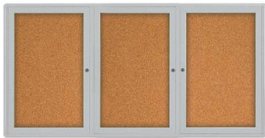

### Indoor Enclosed Bulletin Boards 72 x 24 with Rounded Corners (3 DOORS)

FOR CURRENT PRICING, VISIT THE ID # LISTED ABOVE

#### Product Details

- Indoor Enclosed Bulletin Boards
- Aluminum Display Case
- Rounded Corners
- Overall Bulletin Board Size: [72" Wide x 24" High](#)
- Number of Doors: 3
- Sleek radius frame with **ROUNDED CORNERS** accentuates messages
- Wall Mount Cork Bulletin Board
- Full length steel piano hinges support each door
- Security cam-lock on the front of each door (2 keys included)
- Overall Display Case Depth: 2"
- Interior Useable Depth: 5/8"
- 4 metal frame finishes
- Frame Orientation: **LANDSCAPE**
- Break Resistant Acrylic: Clear Lexan Polycarbonate Window
- Self healing natural cork interior
- 72 x 24 Bulletin Board 3 Door Rounded Corners for Indoor Use!
- **FREE SHIPPING** on Indoor Enclosed Bulletin Boards 72x24
- [Call for Custom Cork Boards and Bulletin Boards](#)

#### Ordering Options

- Painted Cork and Fabric Colors over Cork
- Plastic Clear or Multi-Color Push Pins (100 per box)
- **Door Window: Break Resistant or Tempered Glass**
  - Break Resistant Acrylic: 1/8" thick, lightweight (Standard)
  - 1/4" Tempered Glass for public environments and locations that require this added safety feature. (Upcharge)
    - If chosen we will use our heavy duty door that will change one of 2 dimensions by 1/2". We will contact you if you do not indicate which dimension you would like adjusted in your order notes.
    - The viewable area can decrease by 1/2" or the overall size can be increased by 1/2".

| Model              | Overall Size        | Viewable Area (per door) | Number of Doors | Ships Via | Weight |
|--------------------|---------------------|--------------------------|-----------------|-----------|--------|
| SCBBIRC234-7224-3D | 72" Wide x 24" High | 19 1/2" x 19"            | 3               | Freight   | 44 LBS |