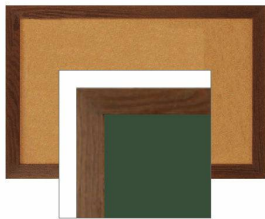

WIDE WOOD 36x60 Framed Cork Bulletin Board (Open Face with 2" Wide Wood Frame)

FOR CURRENT PRICING, VISIT THE ID # LISTED ABOVE

Product Details

- **Wide Wood Framed Cork Board**
- Wall Mount Cork Bulletin Board
- Wooden Frame Profile: 2" Wide
- **Cork Board Frame Size: 36" x 60"**
- Overall Bulletin Board Frame Depth: 3/4"
- Available in 3 Wood Frame Finishes: **Cherry, Light Oak, Walnut**
- **Factory installed hangers allow you to mount Portrait or Landscape**
- Self sealing natural cork, laminated to sturdy fiberboard
- **Wood frame (2" WIDE) borders the cork board**
- Constructed from solid hardwood with an attractive finish
- Open Face 36x60 cork board displays are for **INDOOR** use only
- **Call for Custom Open Wide Wood Frame Bulletin Boards**

2" WIDE FRAME

Ordering Options

- Fabric Covering over Cork bulletin board (see 10 colors below)
- Painted Corkboard Colors (see 4 colors below)
- Hard Plastic Push Pins: Clear or Multi-Color push pins (100 per box)
- Mounting brackets to help mount & secure your frame to the wall

***CUSTOM SIZES AVAILABLE | CALL US**

Model	Overall Size	Orientation	Ships Via	Shipping Weight
OFCWW-3660	36" x 60"	Mounts both Portrait & Landscape	Freight	20 LBS