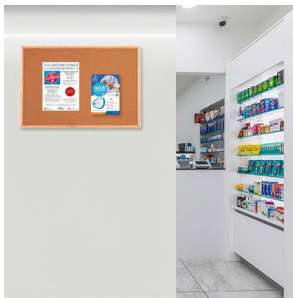

Value Line 12x48 Wood Framed Cork Bulletin Board | Open Face with Hardwood Trim

FOR CURRENT PRICING, VISIT THE ID # LISTED ABOVE

Product Details

- Value Line Cork Board
- Wooden Framed Cork Bulletin Board
- Open Face Message Corkboard
- Overall Cork Board Frame Size: 12" x 48"
- Wall Mount Cork Board Frame
- Wood frame (1" WIDE) borders the cork board
- Overall Framed Bulletin Board Depth: 3/4"
- Available in 3 Wood Frame Finishes: Cherry, Light Oak, and Walnut
- Factory installed hangers allow you to mount Portrait or Landscape
- Natural tan cork laminated to sturdy fiberboard
- 12x48 Open Face corkboard displays for **INDOOR use only**
- Call to customize Open Wood Frame Bulletin Boards

Ordering Options

- Fabric Covering over Cork bulletin board (see 10 colors below)
- Painted Corkboard Colors (see 4 colors below)
- Hard Plastic Push Pins: Clear or Multi-Color push pins (100 per box)
- Mounting brackets to help mount & secure your frame to the wall

*CUSTOM SIZES AVAILABLE | CALL US

Model	Overall Size	Orientation	Ships Via	Shipping Weight
OFCVW-1824	18" x 24"	Mounts both Portrait & Landscape	UPS	6 LBS