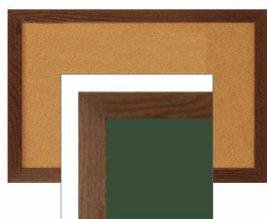

WIDE WOOD 20x30 Framed Cork Bulletin Board (Open Face with 2" Wide Wood Frame)

FOR CURRENT PRICING, VISIT THE ID # LISTED ABOVE

Product Details

- o **Wide Wood Framed Cork Board**
- o Wall Mount Cork Bulletin Board
- o **Cork Board Frame Size: 20" x 30"**
- o Overall Bulletin Board Frame Depth: **3/4"**
- o Available in **3 Wood Frame Finishes: Cherry, Light Oak, and Walnut**
- o **Factory installed hangers allow you to mount Portrait or Landscape**
- o Self sealing natural cork, laminated to sturdy fiberboard
- o **Wood frame (2" WIDE) borders the cork board**
- o Constructed from solid hardwood with an attractive frame finish
- o Open Face 20x30 cork board displays **for INDOOR use only**
- o **Call for Custom Open Face Wide Wood Frame Bulletin Boards**

Ordering Options

- Fabric Covering over Cork bulletin board (see 10 colors below)
- Painted Corkboard Colors (see 4 colors below)
- Hard Plastic Push Pins: Clear or Multi-Color push pins (100 per box)
- Mounting brackets to help mount & secure your frame to the wall

***CUSTOM SIZES AVAILABLE | CALL US**

2" WIDE FRAME

Model	Overall Size	Orientation	Ships Via	Shipping Weight
OFCWW-2030	20" x 30"	Mounts both Portrait & Landscape	UPS	9 LBS