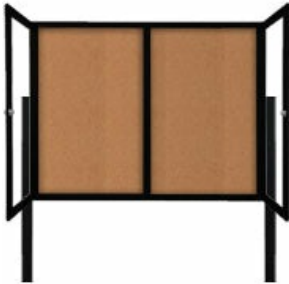

Freestanding 2 Door Outdoor Enclosed Bulletin Board 72x30 with Posts

FOR CURRENT PRICING, VISIT THE ID # LISTED ABOVE

Product Details

- Outdoor Enclosed Bulletin Board
- Free Standing Display Case
- 2 Door Bulletin Board Enclosed
- Weatherproof Aluminum Display Case Construction
- Corner Style: Classic Mitered Style
- Overall Cork Board Size: 72" Wide x 30" High
- Features full length piano hinges support each door
- Lockable Bulletin Board Cabinet
- Security cam-lock on the front of each door (2 keys included)
- Overall Depth: 3 1/8"
- Interior Useable Depth: 1 5/8"
- 4 outdoor treated frame finishes
- 72x30 display cabinet come standard in **LANDSCAPE** orientation
- Break Resistant Acrylic Window (Tempered Glass Optional)
- Self sealing natural cork interior
- Weep holes provided on cabinet bottom to reduce condensation
- Weather resistant aluminum backing with silicone sealant
- **FREE SHIPPING** on 72 x 30 Outdoor Display Case 2 Door with Posts
- **Call For Custom Outdoor Cork Board Display Cases**

Post Specifications

- Post Dimensions: 2" x 2" x 96" (8 Feet High)
- Posts are attached to the case through the sides. Pre-drilled holes will be provided on the posts for easy display case mounting
- Posts should be secured at least 3 feet into the ground for proper support.

[WHAT ARE OUTDOOR POSTS? \(\)](#)

Ordering Options

- Vinyl covering over corkboard
- Hard Plastic Push Pins: Clear or Multi-Color push pins (100 per box)
- **Door Window: Break Resistant or Tempered Glass**
 - Break Resistant Acrylic: 1/8" thick, lightweight (Standard)
 - 1/4" Tempered Glass for public environments and locations that require this added safety feature. (Upcharge)
 - If chosen we will use our heavy duty door that will change one of 2 dimensions by 1/2". We will contact you if you do not indicate which dimension you would like adjusted in your order notes.
 - The viewable area can decrease by 1/2" or the overall size can be increased by 1/2".