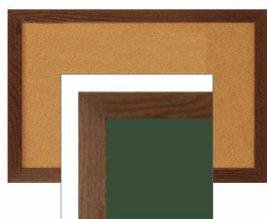

2" WIDE FRAME