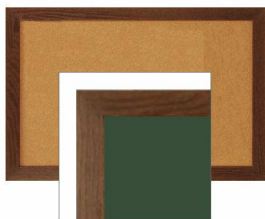

### WIDE WOOD 12x12 Framed Cork Bulletin Board (Open Face with 2" Wide Wood Frame)

FOR CURRENT PRICING, VISIT THE ID # LISTED ABOVE

#### Product Details

- o **Wide Wood Framed Cork Board**
- o Wall Mount Cork Bulletin Board
- o **Cork Board Frame Size: 12" x 12"**
- o **Wooden Frame Profile 2" Wide**
- o Overall Bulletin Board Frame Depth: **3/4"**
- o Available in **3 Wood Frame Finishes: Cherry, Light Oak, and Walnut**
- o Self sealing natural cork, laminated to sturdy fiberboard
- o **Wood frame (2" WIDE) borders the cork board**
- o Constructed from solid hardwood with an attractive frame finish
- o Open Face 12x12 cork board displays **for INDOOR use only**
- o **Call for Custom Open Face Wide Wood Frame Bulletin Boards**

#### Ordering Options

- Fabric Covering over Cork bulletin board (see 10 colors below)
- Painted Corkboard Colors (see 4 colors below)
- Hard Plastic Push Pins: Clear or Multi-Color push pins (100 per box)
- Mounting brackets to help mount & secure your frame to the wall