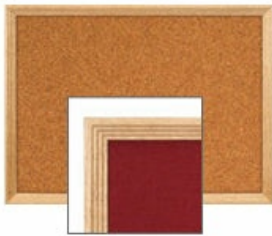

18 x 18 Wood Framed Cork Bulletin Board (with Decorative Frame Style)

FOR CURRENT PRICING, VISIT THE ID # LISTED ABOVE

Product Details

- o **Cork Board Framed**
- o Square Size Cork Board
- o [Wood Framed Wall Cork Board Display](#)
- o Overall Cork Board Frame Size: 18" x 18"
- o **Decorative Wood frame (1 1/8" WIDE) borders the cork board**
- o Overall Cork Bulletin Board Depth: 3/4"
- o Available in 3 Wood Frame Finishes: Cherry, Light Oak, and Walnut
- o Self sealing natural cork, laminated to sturdy fiberboard
- o Constructed from solid hardwood with an attractive finish
- o 18x18 Open Face cork bulletin board displays for **INDOOR** use only
- o [Call for Custom Open Face Wood Framed Bulletin Boards](#)

Ordering Options

- Fabric Covering over Cork bulletin board (see 10 colors below)
- Painted Corkboard Colors (see 4 colors below)
- Hard Plastic Push Pins: Clear or Multi-Color push pins (100 per box)
- Mounting brackets to help mount & secure your frame to the wall

***CUSTOM SIZES AVAILABLE | CALL US**

(3) WOOD FRAME FINISHES

WALNUT, LIGHT OAK & CHERRY

CORK BOARD MOUNTS BOTH
[PORTRAIT](#) or [LANDSCAPE](#)

Model	Overall Size	Orientation	Ships Via	Shipping Weight
OFCDW-1818	18" x 18"	Square	FedEx	5 LBS