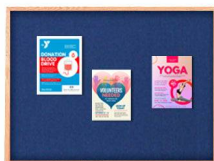

Value Line 24x84 Wood Framed Cork Bulletin Board | Open Face with Hardwood Trim

FOR CURRENT PRICING, VISIT THE ID # LISTED ABOVE

Product Details

- Value Line Cork Board
- Wooden Framed Cork Bulletin Board
- Open Face Message Corkboard
- Overall Cork Board Frame Size: 24" x 84"
- Wall Mount Cork Board Frame
- Wood frame (1" WIDE) borders the cork board
- Overall Framed Bulletin Board Depth: 3/4"
- Available in 3 Wood Frame Finishes: Cherry, Light Oak, and Walnut
- Factory installed hangers allow you to mount Portrait or Landscape
- Natural tan cork laminated to sturdy fiberboard
- 24x84 Open Face corkboard displays for **INDOOR use only**
- Call to customize Open Wood Frame Bulletin Boards

Ordering Options

- Fabric Covering over Cork bulletin board (see 10 colors below)
- Painted Corkboard Colors (see 4 colors below)
- Hard Plastic Push Pins: Clear or Multi-Color push pins (100 per box)
- Mounting brackets to help mount & secure your frame to the wall

***CUSTOM SIZES AVAILABLE | CALL US**

Model	Overall Size	Orientation	Ships Via	Shipping Weight
OFCVW-2484	24" x 84"	Mounts both Portrait & Landscape	UPS	21 LBS