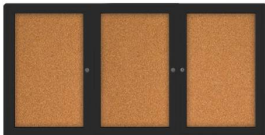

Indoor Enclosed Bulletin Boards 72 x 36 with Rounded Corners (3 DOORS)

FOR CURRENT PRICING, VISIT THE ID # LISTED ABOVE

Product Details

- Indoor Enclosed Bulletin Boards
- Aluminum Display Case
- Rounded Corners
- Overall Bulletin Board Size: [72" Wide x 36" High](#)
- Number of Doors: 3
- Sleek radius frame with **ROUNDED CORNERS** accentuates messages
- Wall Mount Cork Bulletin Board
- Full length steel piano hinges support each door
- Security cam-lock on the front of each door (2 keys included)
- Overall Display Case Depth: 2"
- Interior Useable Depth: 5/8"
- 4 metal frame finishes
- Frame Orientation: **LANDSCAPE**
- Break Resistant Acrylic: Clear Lexan Polycarbonate Window
- Self healing natural cork interior
- **72 x 36 Bulletin Board 3 Door Rounded Corners for Indoor Use!**
- **FREE SHIPPING** on Indoor Enclosed Bulletin Boards 72x36
- **Call for Custom Cork Boards and Bulletin Boards**

Ordering Options

- Painted Cork and Fabric Colors over Cork
- Plastic Clear or Multi-Color Push Pins (100 per box)
- **Door Window: Break Resistant or Tempered Glass**
 - Break Resistant Acrylic: 1/8" thick, lightweight (Standard)
 - 1/4" Tempered Glass for public environments and locations that require this added safety feature. (Upcharge)
 - If chosen we will use our heavy duty door that will change one of 2 dimensions by 1/2". We will contact you if you do not indicate which dimension you would like adjusted in your order notes.
 - The viewable area can decrease by 1/2" or the overall size can be increased by 1/2".