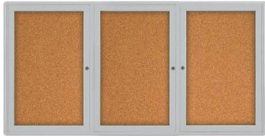

Indoor Enclosed Bulletin Boards 72 x 36 with Rounded Corners (3 DOORS)

FOR CURRENT PRICING, VISIT THE ID # LISTED ABOVE

Product Details

- Indoor Enclosed Bulletin Boards
- Aluminum Display Case
- Rounded Corners
- Overall Bulletin Board Size: [72" Wide x 36" High](#)
- Number of Doors: 3
- Sleek radius frame with **ROUNDED CORNERS** accentuates messages
- Wall Mount Cork Bulletin Board
- Full length steel piano hinges support each door
- Security cam-lock on the front of each door (2 keys included)
- Overall Display Case Depth: 2"
- Interior Useable Depth: 5/8"
- 4 metal frame finishes
- Frame Orientation: **LANDSCAPE**
- Break Resistant Acrylic: Clear Lexan Polycarbonate Window
- Self healing natural cork interior
- **72 x 36 Bulletin Board 3 Door Rounded Corners for Indoor Use!**
- **FREE SHIPPING** on Indoor Enclosed Bulletin Boards 72x36
- **Call for Custom Cork Boards and Bulletin Boards**

Ordering Options

- Painted Cork and Fabric Colors over Cork
- Plastic Clear or Multi-Color Push Pins (100 per box)
- **Door Window: Break Resistant or Tempered Glass**
 - Break Resistant Acrylic: 1/8" thick, lightweight (Standard)
 - 1/4" Tempered Glass for public environments and locations that require this added safety feature. (Upcharge)
 - If chosen we will use our heavy duty door that will change one of 2 dimensions by 1/2". We will contact you if you do not indicate which dimension you would like adjusted in your order notes.
 - The viewable area can decrease by 1/2" or the overall size can be increased by 1/2".

Model	Overall Size	Viewable Area (per door)	Number of Doors	Ships Via	Weight
SCBBIRC234-7236-3D	72" Wide x 24" High	19 1/2" x 31"	3	Freight	80 LBS