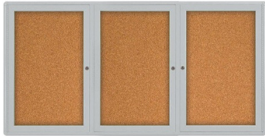

Indoor Enclosed Bulletin Boards 72 x 36 with Rounded Corners (3 DOORS)

FOR CURRENT PRICING, VISIT THE ID # LISTED ABOVE

Product Details

- Indoor Enclosed Bulletin Boards
- Aluminum Display Case
- Rounded Corners
- Overall Bulletin Board Size: [72" Wide x 36" High](#)
- Number of Doors: 3
- Sleek radius frame with **ROUNDED CORNERS** accentuates messages
- Wall Mount Cork Bulletin Board
- Full length steel piano hinges support each door
- Security cam-lock on the front of each door (2 keys included)
- Overall Display Case Depth: 2"
- Interior Useable Depth: 5/8"
- 4 metal frame finishes
- Frame Orientation: **LANDSCAPE**
- Break Resistant Acrylic: Clear Lexan Polycarbonate Window
- Self healing natural cork interior
- **72 x 36 Bulletin Board 3 Door Rounded Corners for Indoor Use!**
- **FREE SHIPPING** on Indoor Enclosed Bulletin Boards 72x36
- **Call for Custom Cork Boards and Bulletin Boards**

Ordering Options

- Painted Cork and Fabric Colors over Cork
- Plastic Clear or Multi-Color Push Pins (100 per box)
- **Door Window: Break Resistant or Tempered Glass**
 - Break Resistant Acrylic: 1/8" thick, lightweight (Standard)
 - 1/4" Tempered Glass for public environments and locations that require this added safety feature. (Upcharge)
 - If chosen we will use our heavy duty door that will change one of 2 dimensions by 1/2". We will contact you if you do not indicate which dimension you would like adjusted in your order notes.
 - The viewable area can decrease by 1/2" or the overall size can be increased by 1/2".

Model	Overall Size	Viewable Area (per door)	Number of Doors	Ships Via	Weight
SCBBIRC234-7236-3D	72" Wide x 24" High	19 1/2" x 31"	3	Freight	80 LBS