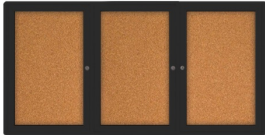

Indoor Enclosed Bulletin Boards 72 x 36 with Rounded Corners (3 DOORS)

FOR CURRENT PRICING, VISIT THE ID # LISTED ABOVE

Product Details

- Indoor Enclosed Bulletin Boards
- Aluminum Display Case
- Rounded Corners
- Overall Bulletin Board Size: [72" Wide x 36" High](#)
- Number of Doors: 3
- Sleek radius frame with **ROUNDED CORNERS** accentuates messages
- Wall Mount Cork Bulletin Board
- Full length steel piano hinges support each door
- Security cam-lock on the front of each door (2 keys included)
- Overall Display Case Depth: 2"
- Interior Useable Depth: 5/8"
- 4 metal frame finishes
- Frame Orientation: **LANDSCAPE**
- Break Resistant Acrylic: Clear Lexan Polycarbonate Window
- Self healing natural cork interior
- **72 x 36 Bulletin Board 3 Door Rounded Corners for Indoor Use!**
- **FREE SHIPPING** on Indoor Enclosed Bulletin Boards 72x36
- **Call for Custom Cork Boards and Bulletin Boards**

Ordering Options

- Painted Cork and Fabric Colors over Cork
- Plastic Clear or Multi-Color Push Pins (100 per box)
- **Door Window: Break Resistant or Tempered Glass**
 - Break Resistant Acrylic: 1/8" thick, lightweight (Standard)
 - 1/4" Tempered Glass for public environments and locations that require this added safety feature. (Upcharge)
 - If chosen we will use our heavy duty door that will change one of 2 dimensions by 1/2". We will contact you if you do not indicate which dimension you would like adjusted in your order notes.
 - The viewable area can decrease by 1/2" or the overall size can be increased by 1/2".