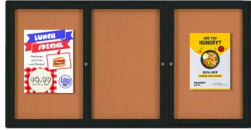

84x36 Enclosed Indoor Bulletin Boards with Radius Edge (3 DOORS)

FOR CURRENT PRICING, VISIT THE ID # LISTED ABOVE

Product Details

- Indoor Enclosed Bulletin Board
- **Contemporary Radius Corners**
- Aluminum Display Case Construction
- **3 Door Bulletin Board**
- Wall Mount Cork Bulletin Board
- **Overall Size: 84" Wide x 36" High**
- Sleek radius frame accentuates messages
- Features full length piano hinges support each door
- Lockable Bulletin Board
- Security cam-lock on front of each door (2 keys included)
- Overall Case Depth: 2"
- Interior Useable Depth: 5/8"
- 4 metal frame finishes
- Frame Orientation: All sizes come standard in **LANDSCAPE** orientation
- Break Resistant Acrylic: Ideal for high traffic public environments
- Self sealing natural cork interior
- 3 Door Enclosed Bulletin Board 84x36 Radius Corners for INDOOR use
- **Call For Custom 2, 3, 4 Door Bulletin Board Display Cases**

Ordering Options

- Fabric covering over corkboard
- Painted Cork and Fabric Colors over Cork
- Plastic Clear or Multi-Color Push Pins (100 per box)
- **Door Window: Break Resistant or Tempered Glass**
 - Break Resistant Acrylic: 1/8" thick, lightweight (Standard)
 - 1/4" Tempered Glass for public environments and locations that require this added safety feature. (Upcharge)
 - If chosen we will use our heavy duty door that will change one of 2 dimensions by 1/2". We will contact you if you do not indicate which dimension you would like adjusted in your order notes.
 - The viewable area can decrease by 1/2" or the overall size can be increased by 1/2".

SECURITY CAM LOCK

OPTIONAL FABRIC COLORS
(SHOWN IN [COBALT ACCENT](#))

| Model | Overall Size | Viewable Area (per door) | Number of Doors | Ships Via | Weight |
|-------------------|---------------------|--------------------------|-----------------|-----------|--------|
| SCIBBR234-8436-3D | 84" Wide x 36" High | 23 1/2" x 31" | 3 | Freight | 73 LBS |