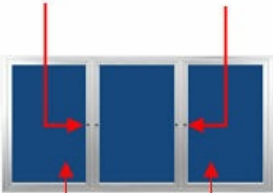

84x36 Enclosed Indoor Bulletin Boards with Radius Edge (3 DOORS)

FOR CURRENT PRICING, VISIT THE ID # LISTED ABOVE

Product Details

- Indoor Enclosed Bulletin Board
- **Contemporary Radius Corners**
- Aluminum Display Case Construction
- **3 Door Bulletin Board**
- Wall Mount Cork Bulletin Board
- **Overall Size: 84" Wide x 36" High**
- Sleek radius frame accentuates messages
- Features full length piano hinges support each door
- Lockable Bulletin Board
- Security cam-lock on front of each door (2 keys included)
- Overall Case Depth: 2"
- Interior Useable Depth: 5/8"
- 4 metal frame finishes
- Frame Orientation: All sizes come standard in **LANDSCAPE** orientation
- Break Resistant Acrylic: Ideal for high traffic public environments
- Self sealing natural cork interior
- 3 Door Enclosed Bulletin Board 84x36 Radius Corners for INDOOR use
- **Call For Custom 2, 3, 4 Door Bulletin Board Display Cases**

Ordering Options

- Fabric covering over corkboard
- Painted Cork and Fabric Colors over Cork
- Plastic Clear or Multi-Color Push Pins (100 per box)
- **Door Window: Break Resistant or Tempered Glass**
 - Break Resistant Acrylic: 1/8" thick, lightweight (Standard)
 - 1/4" Tempered Glass for public environments and locations that require this added safety feature. (Upcharge)
 - If chosen we will use our heavy duty door that will change one of 2 dimensions by 1/2". We will contact you if you do not indicate which dimension you would like adjusted in your order notes.
 - The viewable area can decrease by 1/2" or the overall size can be increased by 1/2".

SECURITY CAM LOCK

OPTIONAL FABRIC COLORS
(SHOWN IN [COBALT ACCENT](#))

| Model | Overall Size | Viewable Area (per door) | Number of Doors | Ships Via | Weight |
|-------------------|---------------------|--------------------------|-----------------|-----------|--------|
| SCIBBR234-8436-3D | 84" Wide x 36" High | 23 1/2" x 31" | 3 | Freight | 73 LBS |