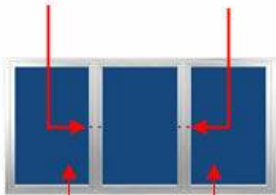

SECURITY CAM LOCK

OPTIONAL FARBIC COLORS
(SHOWN IN **COBALT ACCENT**)

Model	Overall Size	Viewable Area (per door)	Number of Doors	Ships Via	Weight
SCIBBR234-8436-3D	84" Wide x 36" High	23 1/2" x 31"	3	Freight	73 LBS