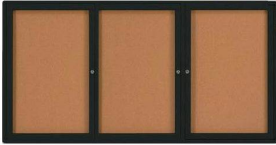

### 84x36 Enclosed Indoor Bulletin Boards with Radius Edge (3 DOORS)

FOR CURRENT PRICING, VISIT THE ID # LISTED ABOVE

#### Product Details

- Indoor Enclosed Bulletin Board
- **Contemporary Radius Corners**
- Aluminum Display Case Construction
- **3 Door Bulletin Board**
- Wall Mount Cork Bulletin Board
- **Overall Size: 84" Wide x 36" High**
- Sleek radius frame accentuates messages
- Features full length piano hinges support each door
- Lockable Bulletin Board
- Security cam-lock on front of each door (2 keys included)
- Overall Case Depth: 2"
- Interior Useable Depth: 5/8"
- 4 metal frame finishes
- Frame Orientation: All sizes come standard in **LANDSCAPE** orientation
- Break Resistant Acrylic: Ideal for high traffic public environments
- Self sealing natural cork interior
- 3 Door Enclosed Bulletin Board 84x36 Radius Corners for INDOOR use
- **Call For Custom 2, 3, 4 Door Bulletin Board Display Cases**

#### Ordering Options

- Fabric covering over corkboard
- Painted Cork and Fabric Colors over Cork
- Plastic Clear or Multi-Color Push Pins (100 per box)
- **Door Window: Break Resistant or Tempered Glass**
  - Break Resistant Acrylic: 1/8" thick, lightweight (Standard)
  - 1/4" Tempered Glass for public environments and locations that require this added safety feature. (Upcharge)
    - If chosen we will use our heavy duty door that will change one of 2 dimensions by 1/2". We will contact you if you do not indicate which dimension you would like adjusted in your order notes.
    - The viewable area can decrease by 1/2" or the overall size can be increased by 1/2".