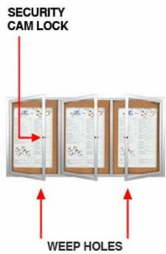

84 x 36 Enclosed Outdoor Bulletin Boards with Lights (3 DOORS)

FOR CURRENT PRICING, VISIT THE ID # LISTED ABOVE

Product Details

- **84x36 Outdoor Display Case**
- Lighted Bulletin Board
- Aluminum Display Case Construction
- **3 Door Bulletin Board**
- Weather Resistant and Made for the Outdoors
- Wall Mounted Display Case
- Corner Style: Classic Mitered Style
- Overall Size: 84" Wide x 36" High
- **State-of-the-Art LED Strip Lighting**
- **Energy-Efficient, Long Lasting: 50,000 hrs**
- Full length piano hinges support each door
- Security cam-lock on the front of each door (3 keys included)
- **Overall Depth: 3 1/8"**
- Interior Useable Depth: **1 5/8"**
- **4** outdoor treated metal frame finishes
- Frame Orientation: **LANDSCAPE**
- Break Resistant Clear Acrylic Window
- Natural tan cork interior
- Withstands typical everyday outside elements -Not floodproof
- **Weep Holes** help drain any water and helps reduce condensation
- Weather resistant aluminum backing with silicone sealant
- Case must be **surface mounted** on the wall
- **FREE SHIPPING** on Outdoor 84x36 Lighted Bulletin Boards
- **Call For Custom Outdoor Enclosed Bulletin Boards with Doors**

Lighting Information

- LED strip lights are positioned on top to shine down
- Electric Cord: 3-wire center back exit (electrician needed for hardwiring)

Ordering Options

- Vinyl covering over corkboard
- Plastic Clear or Multi-Color Push Pins (100 per box)
- **Door Window: Break Resistant or Tempered Glass**
 - Break Resistant Acrylic: 1/8" thick, lightweight (Standard)
 - 1/4" Tempered Glass for public environments and locations that require this added safety feature. (Upcharge)
 - If chosen we will use our heavy duty door that will change one of 2 dimensions by 1/2". We will contact you if you do not indicate which dimension you would like adjusted in your order notes.
 - The viewable area can decrease by 1/2" or the overall size can be increased by 1/2".