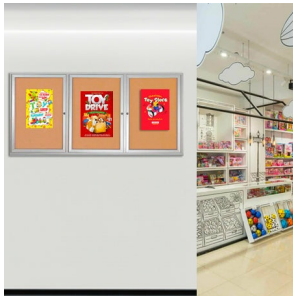

Enclosed Indoor Bulletin Boards 96 x 24 with Interior Lighting and Radius Edge (3 DOORS)

FOR CURRENT PRICING, VISIT THE ID # LISTED ABOVE

Product Details

- Indoor Bulletin Board
- Wall Mounted
- LED Strip Lighting: Long-Lasting & Energy-Efficient
- 3 Door Enclosed Bulletin Board
- Aluminum Display Case Construction w Radius Edges
- Overall Size: 96" Wide x 24" High
- Sleek radius frame accentuates messages
- Features full length piano hinges support each door
- Security cam-lock is positioned on the front of each door (3 keys included)
- Overall Depth: 4"
- Interior Useable Depth: 2 5/8"
- 4 metal frame finishes
- Frame Orientation: **LANDSCAPE**
- Break Resistant Acrylic: Perfect for high traffic or public environments
- Self healing natural cork interior
- Case must be **surface mounted** on the wall
- **Free Shipping**
- **Call to customize this 96" x 24" indoor cork board with lights!**