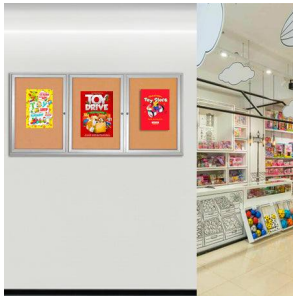

### Enclosed Indoor Bulletin Boards 96 x 24 with Interior Lighting and Radius Edge (3 DOORS)

FOR CURRENT PRICING, VISIT THE ID # LISTED ABOVE

#### Product Details

- Indoor Bulletin Board
- Wall Mounted
- LED Strip Lighting: Long-Lasting & Energy-Efficient
- 3 Door Enclosed Bulletin Board
- Aluminum Display Case Construction w Radius Edges
- Overall Size: 96" Wide x 24" High
- Sleek radius frame accentuates messages
- Features full length piano hinges support each door
- Security cam-lock is positioned on the front of each door (3 keys included)
- Overall Depth: 4"
- Interior Useable Depth: 2 5/8"
- 4 metal frame finishes
- Frame Orientation: **LANDSCAPE**
- Break Resistant Acrylic: Perfect for high traffic or public environments
- Self healing natural cork interior
- Case must be **surface mounted** on the wall
- **Free Shipping**
- **Call to customize this 96" x 24" indoor cork board with lights!**