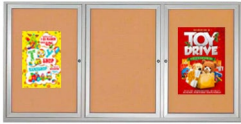

Enclosed Indoor Bulletin Boards 96 x 24 with Interior Lighting and Radius Edge (3 DOORS)

FOR CURRENT PRICING, VISIT THE ID # LISTED ABOVE

Product Details

- Indoor Bulletin Board
- Wall Mounted
- LED Strip Lighting: Long-Lasting & Energy-Efficient
- 3 Door Enclosed Bulletin Board
- Aluminum Display Case Construction w Radius Edges
- Overall Size: 96" Wide x 24" High
- Sleek radius frame accentuates messages
- Features full length piano hinges support each door
- Security cam-lock is positioned on the front of each door (3 keys included)
- Overall Depth: 4"
- Interior Useable Depth: 2 5/8"
- 4 metal frame finishes
- Frame Orientation: **LANDSCAPE**
- Break Resistant Acrylic: Perfect for high traffic or public environments
- Self healing natural cork interior
- Case must be **surface mounted** on the wall
- **Free Shipping**
- **Call to customize this 96" x 24" indoor cork board with lights!**

Lighting Information

- LED strip lights are positioned on top to shine down
- Electric Cord: 3-wire center back exit (electrician needed for hardwiring)

Ordering Options

- Fabric covering over corkboard
- Painted Cork Colors over
- Plastic Clear or Multi-Color Push Pins (100 per box)
- **Door Window: Break Resistant or Tempered Glass**
 - Break Resistant Acrylic: 1/8" thick, lightweight (Standard)
 - 1/4" Tempered Glass for public environments and locations that require this added safety feature. (Upcharge)
 - If chosen we will use our heavy duty door that will change one of 2 dimensions by 1/2". We will contact you if you do not indicate which dimension you would like adjusted in your order notes.
 - The viewable area can decrease by 1/2" or the overall size can be increased by 1/2".