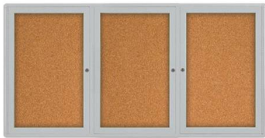

Indoor Enclosed Bulletin Boards 84 x 36 with Rounded Corners (3 DOORS)

FOR CURRENT PRICING, VISIT THE ID # LISTED ABOVE

Product Details

- Indoor Enclosed Bulletin Boards
- Aluminum Display Case
- Rounded Corners
- Overall Bulletin Board Size: [84" Wide x 36" High](#)
- Number of Doors: 3
- Sleek radius frame with **ROUNDED CORNERS** accentuates messages
- Wall Mount Cork Bulletin Board
- Full length steel piano hinges support each door
- Security cam-lock on the front of each door (2 keys included)
- Overall Display Case Depth: 2"
- Interior Useable Depth: 5/8"
- 4 metal frame finishes
- Frame Orientation: **LANDSCAPE**
- Break Resistant Acrylic: Clear Lexan Polycarbonate Window
- Self healing natural cork interior
- **84 x 36 Bulletin Board 3 Door Rounded Corners for Indoor Use!**
- **FREE SHIPPING** on Indoor Enclosed Bulletin Boards 84x36
- **Call for Custom Cork Boards and Bulletin Boards**

Ordering Options

- Painted Cork and Fabric Colors over Cork
- Plastic Clear or Multi-Color Push Pins (100 per box)
- **Door Window: Break Resistant or Tempered Glass**
 - Break Resistant Acrylic: 1/8" thick, lightweight (Standard)
 - 1/4" Tempered Glass for public environments and locations that require this added safety feature. (Upcharge)
 - If chosen we will use our heavy duty door that will change one of 2 dimensions by 1/2". We will contact you if you do not indicate which dimension you would like adjusted in your order notes.
 - The viewable area can decrease by 1/2" or the overall size can be increased by 1/2".

Model	Overall Size	Viewable Area (per door)	Number of Doors	Ships Via	Weight
SCBBIRC234-8436-3D	84" Wide x 36" High	23 1/2" x 31"	3	Freight	76 LBS