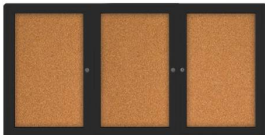

Indoor Enclosed Bulletin Boards 84 x 36 with Rounded Corners (3 DOORS)

FOR CURRENT PRICING, VISIT THE ID # LISTED ABOVE

Product Details

- Indoor Enclosed Bulletin Boards
- Aluminum Display Case
- Rounded Corners
- Overall Bulletin Board Size: [84" Wide x 36" High](#)
- Number of Doors: 3
- Sleek radius frame with **ROUNDED CORNERS** accentuates messages
- Wall Mount Cork Bulletin Board
- Full length steel piano hinges support each door
- Security cam-lock on the front of each door (2 keys included)
- Overall Display Case Depth: 2"
- Interior Useable Depth: 5/8"
- 4 metal frame finishes
- Frame Orientation: **LANDSCAPE**
- Break Resistant Acrylic: Clear Lexan Polycarbonate Window
- Self healing natural cork interior
- **84 x 36 Bulletin Board 3 Door Rounded Corners for Indoor Use!**
- **FREE SHIPPING** on Indoor Enclosed Bulletin Boards 84x36
- **Call for Custom Cork Boards and Bulletin Boards**

Ordering Options

- Painted Cork and Fabric Colors over Cork
- Plastic Clear or Multi-Color Push Pins (100 per box)
- **Door Window: Break Resistant or Tempered Glass**
 - Break Resistant Acrylic: 1/8" thick, lightweight (Standard)
 - 1/4" Tempered Glass for public environments and locations that require this added safety feature. (Upcharge)
 - If chosen we will use our heavy duty door that will change one of 2 dimensions by 1/2". We will contact you if you do not indicate which dimension you would like adjusted in your order notes.
 - The viewable area can decrease by 1/2" or the overall size can be increased by 1/2".