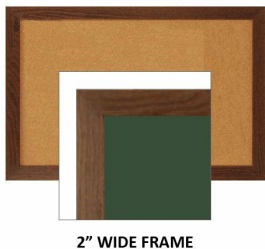

WIDE WOOD 11x17 Framed Cork Bulletin Board (Open Face with 2" Wide Wood Frame)

FOR CURRENT PRICING, VISIT THE ID # LISTED ABOVE

Product Details

- o **Wide Wood Framed Cork Board**
- o Wall Mount Cork Bulletin Board
- o **Cork Board Frame Size: 11" x 17"**
- o **Wooden Frame Profile 2" Wide**
- o Overall Bulletin Board Frame Depth: 3/4"
- o Available in 3 Wood Frame Finishes: Cherry, Light Oak, and Walnut
- o Factory installed hangers allow you to mount Portrait or Landscape
- o Self sealing natural cork, laminated to sturdy fiberboard
- o **Wood frame (2" WIDE) borders the cork board**
- o Constructed from solid hardwood with an attractive frame finish
- o Open Face 11x17 cork board displays for **INDOOR** use only
- o **Call for Custom Open Face Wide Wood Frame Bulletin Boards**

Ordering Options

- Fabric Covering over Cork bulletin board (see 10 colors below)
- Painted Corkboard Colors (see 4 colors below)
- Hard Plastic Push Pins: Clear or Multi-Color push pins (100 per box)
- Mounting brackets to help mount & secure your frame to the wall

***CUSTOM SIZES AVAILABLE | CALL US**

2" WIDE FRAME

Model	Overall Size	Orientation	Ships Via	Shipping Weight
OFCWW-1117	11" x 17"	Mounts both Portrait & Landscape	UPS	4 LBS