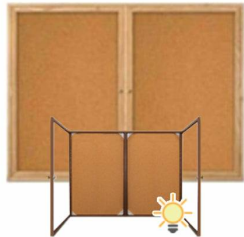

### 96 x 36 WOOD Indoor Enclosed Bulletin Cork Boards with Interior Lighting (2 DOORS)

FOR CURRENT PRICING, VISIT THE ID # LISTED ABOVE

#### Product Details

- **Indoor Wood Bulletin Board**
- Message Display Board
- **Overall Size: 96" Wide x 36" High**
- **Wall Mounted**
- **2 Door Enclosed Bulletin Board**
- Hinged Doors
- Lockable Bulletin Board Display Case
- Security cam-lock on the front of each door (2 keys included)
- **LED Strip Lights: Long-Lasting & Energy Efficient**
- Corner Style: Classic Mitered Style
- Overall Depth: 4"
- Interior Useable Depth: 2 5/8"
- 3 wood frame finishes
- Frame Orientation: **LANDSCAPE**
- Break Resistant Clear Acrylic Window (Lexan Polycarbonate)
- Self sealing natural cork interior
- 2 Door Wooden Framed Bulletin Board w Lights for INDOOR USE ONLY!
- **Free Shipping** 96x36 Wood Framed Bulletin Boards 2 Door w Lights
- **Call for Custom Cork Bulletin Boards with Doors**

#### Ordering Options

- Painted Cork and Fabric Colors over Cork
- Plastic Clear or Multi-Color Push Pins (100 per box)
- **Door Window: Break Resistant or Tempered Glass**
  - Break Resistant Acrylic: 1/8" thick, lightweight (Standard)
  - 1/4" Tempered Glass for public environments and locations that require this added safety feature. (Upcharge)
    - If chosen we will use our heavy duty door that will change one of 2 dimensions by 1/2". We will contact you if you do not indicate which dimension you would like adjusted in your order notes.
    - The viewable area can decrease by 1/2" or the overall size can be increased by 1/2".