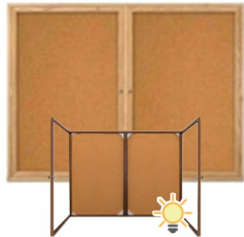

### 72 x 48 WOOD Indoor Enclosed Bulletin Cork Boards with Interior Lighting (2 DOORS)

FOR CURRENT PRICING, VISIT THE ID # LISTED ABOVE

#### Product Details

- **Indoor Wood Bulletin Board**
- Message Display Board
- **Overall Size: 72" Wide x 48" High**
- **Wall Mounted**
- **2 Door Enclosed Bulletin Board**
- Hinged Doors
- Lockable Bulletin Board Display Case
- Security cam-lock on the front of each door (2 keys included)
- **LED Strip Lights: Long-Lasting & Energy Efficient**
- Corner Style: Classic Mitered Style
- Overall Depth: 4"
- Interior Useable Depth: 2 5/8"
- 3 wood frame finishes
- Frame Orientation: **LANDSCAPE**
- Break Resistant Clear Acrylic Window (Lexan Polycarbonate)
- Self sealing natural cork interior
- 2 Door Wooden Framed Bulletin Board w Lights for INDOOR USE ONLY!
- **Free Shipping** 72x48 Wood Framed Bulletin Boards 2 Door w Lights
- **Call for Custom Cork Bulletin Boards with Doors**

#### Ordering Options

- Painted Cork and Fabric Colors over Cork
- Plastic Clear or Multi-Color Push Pins (100 per box)
- **Door Window: Break Resistant or Tempered Glass**
  - Break Resistant Acrylic: 1/8" thick, lightweight (Standard)
  - 1/4" Tempered Glass for public environments and locations that require this added safety feature. (Upcharge)
    - If chosen we will use our heavy duty door that will change one of 2 dimensions by 1/2". We will contact you if you do not indicate which dimension you would like adjusted in your order notes.
    - The viewable area can decrease by 1/2" or the overall size can be increased by 1/2".

Model	Overall Size	Viewable Area (per door)	Number of Doors	Ships Via	Weight
SCBBIWL234-7248	72" Wide x 48" High	32 3/4" x 44 3/8"	2	Freight	73 LBS