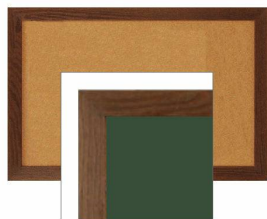

WIDE WOOD 12x48 Framed Cork Bulletin Board (Open Face with 2" Wide Wood Frame)

FOR CURRENT PRICING, VISIT THE ID # LISTED ABOVE

Product Details

- o **Wide Wood Framed Cork Board**
- o Wall Mount Cork Bulletin Board
- o **Cork Board Frame Size: 12" x 48"**
- o **Wooden Frame Profile 2" Wide**
- o Overall Bulletin Board Frame Depth: 3/4"
- o Available in **3 Wood Frame Finishes: Cherry, Light Oak, and Walnut**
- o **Factory installed hangers allow you to mount Portrait or Landscape**
- o Self sealing natural cork, laminated to sturdy fiberboard
- o **Wood frame (2" WIDE) borders the cork board**
- o Constructed from solid hardwood with an attractive frame finish
- o Open Face 12x48 cork board displays **for INDOOR use only**
- o **Call for Custom Open Face Wide Wood Frame Bulletin Boards**

Ordering Options

- Fabric Covering over Cork bulletin board (see 10 colors below)
- Painted Corkboard Colors (see 4 colors below)
- Hard Plastic Push Pins: Clear or Multi-Color push pins (100 per box)
- Mounting brackets to help mount & secure your frame to the wall

***CUSTOM SIZES AVAILABLE | CALL US**

2" WIDE FRAME

Model	Overall Size	Orientation	Ships Via	Shipping Weight
OFCWW-1248	12" x 48"	Mounts both Portrait & Landscape	UPS	8 LBS