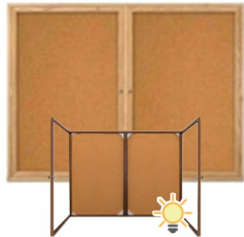

### 84 x 36 WOOD Indoor Enclosed Bulletin Cork Boards with Interior Lighting (2 DOORS)

FOR CURRENT PRICING, VISIT THE ID # LISTED ABOVE

#### Product Details

- **Indoor Wood Bulletin Board**
- Message Display Board
- **Overall Size: 84" Wide x 36" High**
- **Wall Mounted**
- **2 Door Enclosed Bulletin Board**
- Hinged Doors
- Lockable Bulletin Board Display Case
- Security cam-lock on the front of each door (2 keys included)
- **LED Strip Lights: Long-Lasting & Energy Efficient**
- Corner Style: Classic Mitered Style
- Overall Depth: 4"
- Interior Useable Depth: 2 5/8"
- 3 wood frame finishes
- Frame Orientation: **LANDSCAPE**
- Break Resistant Clear Acrylic Window (Lexan Polycarbonate)
- Self sealing natural cork interior
- 2 Door Wooden Framed Bulletin Board w Lights for INDOOR USE ONLY!
- **Free Shipping** 84x36 Wood Framed Bulletin Boards 2 Door w Lights
- **Call for Custom Cork Bulletin Boards with Doors**

#### Ordering Options

- Painted Cork and Fabric Colors over Cork
- Plastic Clear or Multi-Color Push Pins (100 per box)
- **Door Window: Break Resistant or Tempered Glass**
  - Break Resistant Acrylic: 1/8" thick, lightweight (Standard)
  - 1/4" Tempered Glass for public environments and locations that require this added safety feature. (Upcharge)
    - If chosen we will use our heavy duty door that will change one of 2 dimensions by 1/2". We will contact you if you do not indicate which dimension you would like adjusted in your order notes.
    - The viewable area can decrease by 1/2" or the overall size can be increased by 1/2".