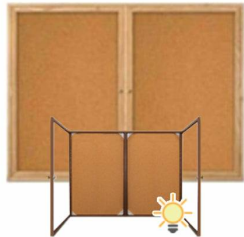

84 x 36 WOOD Indoor Enclosed Bulletin Cork Boards with Interior Lighting (2 DOORS)

FOR CURRENT PRICING, VISIT THE ID # LISTED ABOVE

Product Details

- **Indoor Wood Bulletin Board**
- Message Display Board
- **Overall Size: 84" Wide x 36" High**
- **Wall Mounted**
- **2 Door Enclosed Bulletin Board**
- Hinged Doors
- Lockable Bulletin Board Display Case
- Security cam-lock on the front of each door (2 keys included)
- **LED Strip Lights: Long-Lasting & Energy Efficient**
- Corner Style: Classic Mitered Style
- Overall Depth: 4"
- Interior Useable Depth: 2 5/8"
- 3 wood frame finishes
- Frame Orientation: **LANDSCAPE**
- Break Resistant Clear Acrylic Window (Lexan Polycarbonate)
- Self sealing natural cork interior
- 2 Door Wooden Framed Bulletin Board w Lights for INDOOR USE ONLY!
- **Free Shipping** 84x36 Wood Framed Bulletin Boards 2 Door w Lights
- **Call for Custom Cork Bulletin Boards with Doors**

Lighting Information

- LED strip lights are positioned on top to shine down
- Electric Cord: 3-wire center back exit (electrician needed for hardwiring)

Ordering Options

- Painted Cork and Fabric Colors over Cork
- Plastic Clear or Multi-Color Push Pins (100 per box)
- **Door Window: Break Resistant or Tempered Glass**
 - Break Resistant Acrylic: 1/8" thick, lightweight (Standard)
 - 1/4" Tempered Glass for public environments and locations that require this added safety feature. (Upcharge)
 - If chosen we will use our heavy duty door that will change one of 2 dimensions by 1/2". We will contact you if you do not indicate which dimension you would like adjusted in your order notes.
 - The viewable area can decrease by 1/2" or the overall size can be increased by 1/2".

Model	Overall Size	Viewable Area (per door)	Number of Doors	Ships Via	Weight
SCBBIWL234-8436	84" Wide x 36" High	38 3/4" x 32 3/8"	2	Freight	64 LBS