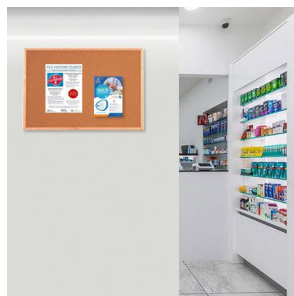

Value Line 36x72 Wood Framed Cork Bulletin Board | Open Face with Hardwood Trim

FOR CURRENT PRICING, VISIT THE ID # LISTED ABOVE

Product Details

- Value Line Cork Board
- Wooden Framed Cork Bulletin Board
- Open Face Message Corkboard
- Overall Cork Board Frame Size: 36" x 72"
- Wall Mount Cork Board Frame
- Wood frame (1" WIDE) borders the cork board
- Overall Framed Bulletin Board Depth: 3/4"
- Available in 3 Wood Frame Finishes: Cherry, Light Oak, and Walnut
- Factory installed hangers allow you to mount Portrait or Landscape
- Natural tan cork laminated to sturdy fiberboard
- 36x72 Open Face corkboard displays for **INDOOR use only**
- Call to customize Open Wood Frame Bulletin Boards

Ordering Options

- Fabric Covering over Cork bulletin board (see 10 colors below)
- Painted Corkboard Colors (see 4 colors below)
- Hard Plastic Push Pins: Clear or Multi-Color push pins (100 per box)
- Mounting brackets to help mount & secure your frame to the wall

*CUSTOM SIZES AVAILABLE | CALL US

Model	Overall Size	Orientation	Ships Via	Shipping Weight
OFCVW-3672	36" x 72"	Mounts both Portrait & Landscape	Freight	25 LBS