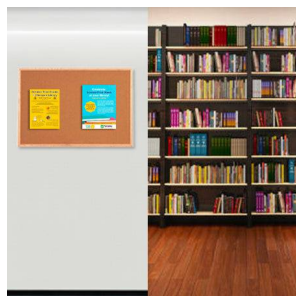

Value Line 18x18 Wood Framed Cork Bulletin Board | Open Face with Hardwood Trim

FOR CURRENT PRICING, VISIT THE ID # LISTED ABOVE

Product Details

- Value Line Cork Board
- Wooden Framed Cork Bulletin Board
- Open Face Message Corkboard
- Overall Cork Board Frame Size: 18" x 18"
- Wall Mount Cork Board Frame
- Wood frame (1" WIDE) borders the cork board
- Overall Framed Bulletin Board Depth: 3/4"
- Available in 3 Wood Frame Finishes: Cherry, Light Oak, and Walnut
- Factory installed hangers allow you to mount [Square](#)
- Natural tan cork laminated to sturdy fiberboard
- 18x18 Open Face corkboard displays for **INDOOR use only**
- Call to customize [Open Wood Frame Bulletin Boards](#)

Ordering Options

- Fabric Covering over Cork bulletin board (see 10 colors below)
- Painted Corkboard Colors (see 4 colors below)
- Hard Plastic Push Pins: Clear or Multi-Color push pins (100 per box)
- Mounting brackets to help mount & secure your frame to the wall

***CUSTOM SIZES AVAILABLE | CALL US**

Model	Overall Size	Orientation	Ships Via	Shipping Weight
OFCVW-1818	18" x 18"	Square	UPS	5 LBS